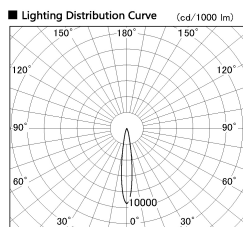

Item no. DD126-4015WW9027-LX

Series Name: Cledy versa L-G Antiglare  
(DD126\_AG-LX)

White Reflector

■ Direct Horizontal Illuminance DD126-4015WW9027-LX

φ	Illuminance Angle	Beam Angle	Vertical Illuminance (lx)
14°		15°	116060
240	50000		29020
490	20000		12900
730	10000		7250
980	5000		4640
		2.0	3220
		1	2370
		2	1810

Installation	Recessed mount
Type	Cledy versa L-G Antiglare (DD126_AG-LX)
Fixture wattage	38.5W
Beam angle	15deg
Color Temp.	2700K
CRI	Ra>90
Luminous	3041 lm
Body	Die-castaluminumalloy
Body finish	N/A
Trim finish	White
Reflector finish	White
IP Rate	IP20
Light source	COB module
Input Voltage	AC220~240V
Dimming Type	Non-Dimmable
Certificate	CE,CCC
Cut Hole	150mm