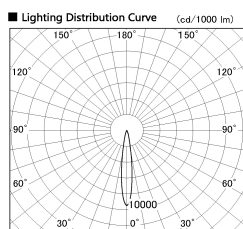

Item no. DD126-4015WW9027-LX

Series Name: Cledy versa L-G Antiglare
(DD126_AG-LX)

White Reflector

■ Direct Horizontal Illuminance DD126-4015WW9027-LX

φ	Illuminance Angle	Beam Angle	Vertical Illuminance (lx)
240	14°	15°	116060
1	50000		29020
	20000		12900
490	10000		7250
2			4640
730	5000		3220
3			2370
980	m	2.0	1810

Installation	Recessed mount
Type	Cledy versa L-G Antiglare (DD126_AG-LX)
Fixture wattage	38.5W
Beam angle	15deg
Color Temp.	2700K
CRI	Ra>90
Luminous	3041 lm
Body	Die-castaluminumalloy
Body finish	N/A
Trim finish	White
Reflector finish	White
IP Rate	IP20
Light source	COB module
Input Voltage	AC220~240V
Dimming Type	Non-Dimmable
Certificate	CE,CCC
Cut Hole	150mm