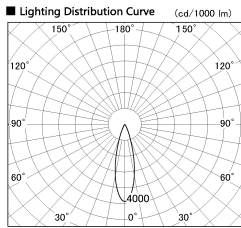

Item no. DD126-4025WW9027-LX

Series Name: Cledy versa L-G Antiglare
(DD126_AG-LX)

White Reflector

Direct Horizontal Illuminance DD126-4025WW9027-LX

φ	Illuminance Angle	Beam Angle	Vertical Illuminance (lx)
25°	27°	51920	
440	2000	12980	
880	10000	5770	
1330	5000	3250	
1770	2000	2080	
	1000	1440	
	500	1060	
	250	810	

Installation	Recessed mount
Type	Cledy versa L-G Antiglare (DD126_AG-LX)
Fixture wattage	38.5W
Beam angle	27deg
Color Temp.	2700K
CRI	Ra>90
Luminous	3322 lm
Body	Die-castaluminumalloy
Body finish	N/A
Trim finish	White
Reflector finish	White
IP Rate	IP20
Light source	COB module
Input Voltage	AC220~240V
Dimming Type	Non-Dimmable
Certificate	CE,CCC
Cut Hole	150mm