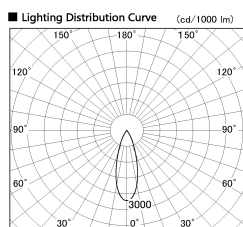

Item no. DD126-4035WW9027-LX

Series Name: Cledy versa L-G Antiglare
(DD126_AG-LX)

White Reflector

Installation	Recessed mount
Type	Cledy versa L-G Antiglare (DD126_AG-LX)
Fixture wattage	38.5W
Beam angle	32deg
Color Temp.	2700K
CRI	Ra>90
Luminous	3278 lm
Body	Die-castaluminumalloy
Body finish	N/A
Trim finish	White
Reflector finish	White
IP Rate	IP20
Light source	COB module
Input Voltage	AC220~240V
Dimming Type	Non-Dimmable
Certificate	CE,CCC
Cut Hole	150mm