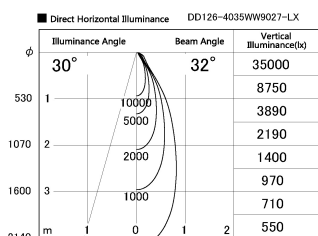

Item no. DD126-4035WW9027-LX

Series Name: Cledy versa L-G Antiglare
(DD126_AG-LX)

White Reflector

Installation	Recessed mount
Type	Cledy versa L-G Antiglare (DD126_AG-LX)
Fixture wattage	38.5W
Beam angle	32deg
Color Temp.	2700K
CRI	Ra>90
Luminous	3278 lm
Body	Die-castaluminumalloy
Body finish	N/A
Trim finish	White
Reflector finish	White
IP Rate	IP20
Light source	COB module
Input Voltage	AC220~240V
Dimming Type	Non-Dimmable
Certificate	CE,CCC
Cut Hole	150mm