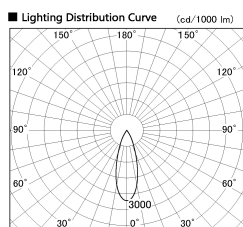

Item no. DD126-4035WW9027-LX

Series Name: Cledy versa L-G Antiglare  
(DD126\_AG-LX)

White Reflector

■ Direct Horizontal Illuminance DD126-4035WW9027-LX

φ	Illuminance Angle	Beam Angle	Vertical Illuminance (lx)
530	30°	32°	35000
1070			8750
1600			3890
2140			2190
			1400
			970
			710
			550

Installation	Recessed mount
Type	Cledy versa L-G Antiglare (DD126_AG-LX)
Fixture wattage	38.5W
Beam angle	32deg
Color Temp.	2700K
CRI	Ra>90
Luminous	3278 lm
Body	Die-castaluminumalloy
Body finish	N/A
Trim finish	White
Reflector finish	White
IP Rate	IP20
Light source	COB module
Input Voltage	AC220~240V
Dimming Type	Non-Dimmable
Certificate	CE,CCC
Cut Hole	150mm