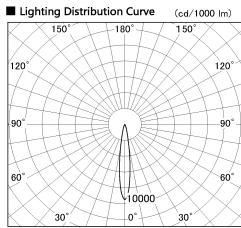

Item no. DD126-3715WW9027-LX

Series Name: Cledy versa L-G Antiglare
(DD126_AG-LX)

White Reflector

■ Direct Horizontal Illuminance DD126-3715WW9027-LX

φ	Illuminance Angle	Beam Angle	Vertical Illuminance (lx)	
240	14°	15°	110870	
1			27720	
			12320	
490			6930	
2			4430	
730			3080	
3			2260	
980	m	2 0 0	1 2	1730

Installation	Recessed mount
Type	Cledy versa L-G Antiglare (DD126_AG-LX)
Fixture wattage	35.5W
Beam angle	15deg
Color Temp.	2700K
CRI	Ra>90
Luminous	2905 lm
Body	Die-cast aluminum alloy
Body finish	N/A
Trim finish	White
Reflector finish	White
IP Rate	IP20
Light source	COB module
Input Voltage	AC220~240V
Dimming Type	Non-Dimmable
Certificate	CE,CCC
Cut Hole	150mm