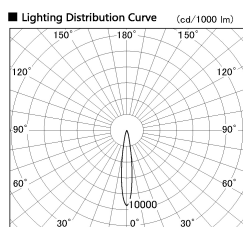

Item no. DD126-3715WW9027-LX

Series Name: Cledy versa L-G Antiglare  
(DD126\_AG-LX)

White Reflector

■ Direct Horizontal Illuminance DD126-3715WW9027-LX

φ	Illuminance Angle	Beam Angle	Vertical Illuminance (lx)
14°		15°	110870
240	50000		27720
1	20000		12320
490	10000		6930
2			4430
730	5000		3080
3			2260
980			1730
m	2 0 0	1 2	

Installation	Recessed mount
Type	Cledy versa L-G Antiglare (DD126_AG-LX)
Fixture wattage	35.5W
Beam angle	15deg
Color Temp.	2700K
CRI	Ra>90
Luminous	2905 lm
Body	Die-cast aluminum alloy
Body finish	N/A
Trim finish	White
Reflector finish	White
IP Rate	IP20
Light source	COB module
Input Voltage	AC220~240V
Dimming Type	Non-Dimmable
Certificate	CE,CCC
Cut Hole	150mm