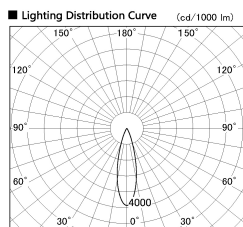

Item no. DD126-3725WW9027-LX

Series Name: Cledy versa L-G Antiglare
(DD126_AG-LX)

White Reflector

Direct Horizontal Illuminance DD126-3725WW9027-LX

φ	Illuminance Angle	Beam Angle	Vertical Illuminance (lx)
25°	27°		49390
440	2000		12350
1	10000		5490
880	5000		3090
2	2000		1980
1330	1000		1370
3	500		1010
1770	250		770

Installation	Recessed mount
Type	Cledy versa L-G Antiglare (DD126_AG-LX)
Fixture wattage	35.5W
Beam angle	27deg
Color Temp.	2700K
CRI	Ra>90
Luminous	3160 lm
Body	Die-castaluminumalloy
Body finish	N/A
Trim finish	White
Reflector finish	White
IP Rate	IP20
Light source	COB module
Input Voltage	AC220~240V
Dimming Type	Non-Dimmable
Certificate	CE,CCC
Cut Hole	150mm