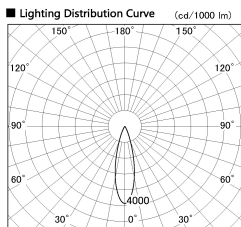

Item no. DD126-3725WW9027-LX

Series Name: Cledy versa L-G Antiglare
(DD126_AG-LX)

White Reflector

■ Direct Horizontal Illuminance DD126-3725WW9027-LX

φ	Illuminance Angle	Beam Angle	Vertical Illuminance (lx)
440	25°	27°	49390
1			12350
880			5490
2			3090
1330			1980
3			1370
1770			1010
m	1	1	770

Installation	Recessed mount
Type	Cledy versa L-G Antiglare (DD126_AG-LX)
Fixture wattage	35.5W
Beam angle	27deg
Color Temp.	2700K
CRI	Ra>90
Luminous	3160 lm
Body	Die-cast aluminum alloy
Body finish	N/A
Trim finish	White
Reflector finish	White
IP Rate	IP20
Light source	COB module
Input Voltage	AC220~240V
Dimming Type	Non-Dimmable
Certificate	CE,CCC
Cut Hole	150mm