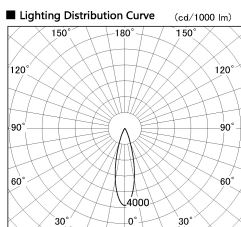

Item no. DD126-3725WW9027-LX

Series Name: Cledy versa L-G Antiglare  
(DD126\_AG-LX)

White Reflector

Direct Horizontal Illuminance DD126-3725WW9027-LX

φ	Illuminance Angle	Beam Angle	Vertical Illuminance (lx)
25°		27°	49390
440	2000		12350
	10000		5490
880	5000		3090
	2000		1980
1330			1370
	1000		1010
1770			770

Installation	Recessed mount
Type	Cledy versa L-G Antiglare (DD126_AG-LX)
Fixture wattage	35.5W
Beam angle	27deg
Color Temp.	2700K
CRI	Ra>90
Luminous	3160 lm
Body	Die-cast aluminum alloy
Body finish	N/A
Trim finish	White
Reflector finish	White
IP Rate	IP20
Light source	COB module
Input Voltage	AC220~240V
Dimming Type	Non-Dimmable
Certificate	CE,CCC
Cut Hole	150mm