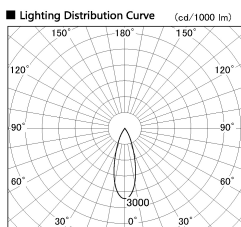

Item no. DD126-3735WW9027-LX

Series Name: Cledy versa L-G Antiglare
(DD126_AG-LX)

White Reflector

Direct Horizontal Illuminance DD126-3735WW9027-LX

φ	Illuminance Angle	Beam Angle	Vertical Illuminance (lx)
530	30°	32°	33300
1070			8320
1600			3700
2140			2080
			1330
			920
			680
			520

Installation	Recessed mount
Type	Cledy versa L-G Antiglare (DD126_AG-LX)
Fixture wattage	35.5W
Beam angle	32deg
Color Temp.	2700K
CRI	Ra>90
Luminous	3119 lm
Body	Die-castaluminumalloy
Body finish	N/A
Trim finish	White
Reflector finish	White
IP Rate	IP20
Light source	COB module
Input Voltage	AC220~240V
Dimming Type	Non-Dimmable
Certificate	CE,CCC
Cut Hole	150mm