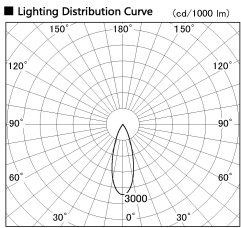

Item no. DD126-3735WW9027-LX

Series Name: Cledy versa L-G Antiglare  
(DD126\_AG-LX)

White Reflector

■ Direct Horizontal Illuminance DD126-3735WW9027-LX

φ	Illuminance Angle	Beam Angle	Vertical Illuminance (lx)
530	30°	32°	33300
1070			8320
1600			3700
2140			2080
			1330
			920
			680
			520

Installation	Recessed mount
Type	Cledy versa L-G Antiglare (DD126_AG-LX)
Fixture wattage	35.5W
Beam angle	32deg
Color Temp.	2700K
CRI	Ra>90
Luminous	3119 lm
Body	Die-castaluminumalloy
Body finish	N/A
Trim finish	White
Reflector finish	White
IP Rate	IP20
Light source	COB module
Input Voltage	AC220~240V
Dimming Type	Non-Dimmable
Certificate	CE,CCC
Cut Hole	150mm