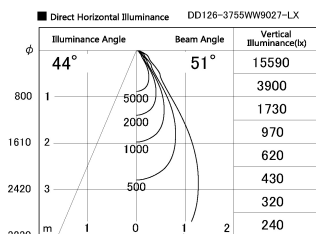

Item no. DD126-3755WW9027-LX

Series Name: Cledy versa L-G Antiglare
(DD126_AG-LX)

White Reflector

Installation	Recessed mount
Type	Cledy versa L-G Antiglare (DD126_AG-LX)
Fixture wattage	35.5W
Beam angle	51deg
Color Temp.	2700K
CRI	Ra>90
Luminous	2721 lm
Body	Die-castaluminumalloy
Body finish	N/A
Trim finish	White
Reflector finish	White
IP Rate	IP20
Light source	COB module
Input Voltage	AC220~240V
Dimming Type	Non-Dimmable
Certificate	CE,CCC
Cut Hole	150mm