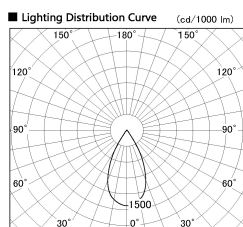

Item no. DD126-3755WW9027-LX

Series Name: Cledy versa L-G Antiglare
(DD126_AG-LX)

White Reflector

Installation	Recessed mount
Type	Cledy versa L-G Antiglare (DD126_AG-LX)
Fixture wattage	35.5W
Beam angle	51deg
Color Temp.	2700K
CRI	Ra>90
Luminous	2721 lm
Body	Die-castaluminumalloy
Body finish	N/A
Trim finish	White
Reflector finish	White
IP Rate	IP20
Light source	COB module
Input Voltage	AC220~240V
Dimming Type	Non-Dimmable
Certificate	CE,CCC
Cut Hole	150mm