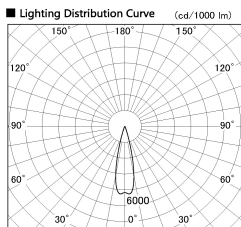

Item no. DD126-2525WW9027-LX

Series Name: Cledy versa L-G Antiglare
(DD126_AG-LX)

White Reflector

■ Direct Horizontal Illuminance DD126-2525WW9027-LX

φ	Illuminance Angle	Beam Angle	Vertical Illuminance (lx)
440	25°	26°	36990
880			9250
1330			4110
1770			2310
			1480
			1030
			750
			580

Installation	Recessed mount
Type	Cledy versa L-G Antiglare (DD126_AG-LX)
Fixture wattage	24W
Beam angle	25deg
Color Temp.	2700K
CRI	Ra>90
Luminous	1842 lm
Body	Die-castaluminumalloy
Body finish	N/A
Trim finish	White
Reflector finish	White
IP Rate	IP20
Light source	COB module
Input Voltage	AC220~240V
Dimming Type	Non-Dimmable
Certificate	CE,CCC
Cut Hole	125mm