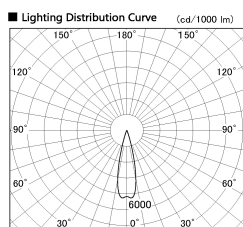

Item no. DD126-2525WW9027-LX

Series Name: Cledy versa L-G Antiglare
(DD126_AG-LX)

White Reflector

■ Direct Horizontal Illuminance DD126-2525WW9027-LX

φ	Illuminance Angle	Beam Angle	Vertical Illuminance (lx)
440	25°	26°	36990
880			9250
1330			4110
1770			2310
			1480
			1030
			750
			580

Installation	Recessed mount
Type	Cledy versa L-G Antiglare (DD126_AG-LX)
Fixture wattage	24W
Beam angle	25deg
Color Temp.	2700K
CRI	Ra>90
Luminous	1842 lm
Body	Die-castaluminumalloy
Body finish	N/A
Trim finish	White
Reflector finish	White
IP Rate	IP20
Light source	COB module
Input Voltage	AC220~240V
Dimming Type	Non-Dimmable
Certificate	CE,CCC
Cut Hole	125mm