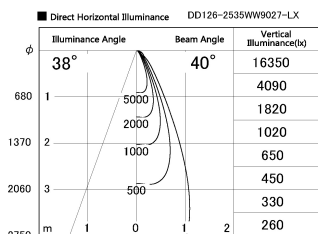

Item no. DD126-2535WW9027-LX

Series Name: Cledy versa L-G Antiglare
(DD126_AG-LX)

White Reflector

Installation	Recessed mount
Type	Cledy versa L-G Antiglare (DD126_AG-LX)
Fixture wattage	24W
Beam angle	38deg
Color Temp.	2700K
CRI	Ra>90
Luminous	1875 lm
Body	Die-cast aluminum alloy
Body finish	N/A
Trim finish	White
Reflector finish	White
IP Rate	IP20
Light source	COB module
Input Voltage	AC220~240V
Dimming Type	Non-Dimmable
Certificate	CE,CCC
Cut Hole	125mm