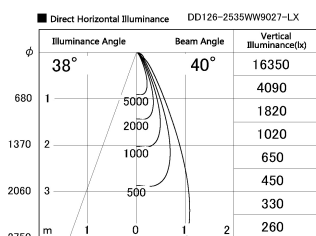

Item no. DD126-2535WW9027-LX

Series Name: Cledy versa L-G Antiglare  
(DD126\_AG-LX)

White Reflector

Installation	Recessed mount
Type	Cledy versa L-G Antiglare (DD126_AG-LX)
Fixture wattage	24W
Beam angle	38deg
Color Temp.	2700K
CRI	Ra>90
Luminous	1875 lm
Body	Die-castaluminumalloy
Body finish	N/A
Trim finish	White
Reflector finish	White
IP Rate	IP20
Light source	COB module
Input Voltage	AC220~240V
Dimming Type	Non-Dimmable
Certificate	CE,CCC
Cut Hole	125mm