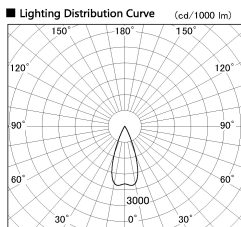

Item no. DD126-2535WW9027-LX

Series Name: Cledy versa L-G Antiglare
(DD126_AG-LX)

White Reflector

Installation	Recessed mount
Type	Cledy versa L-G Antiglare (DD126_AG-LX)
Fixture wattage	24W
Beam angle	38deg
Color Temp.	2700K
CRI	Ra>90
Luminous	1875 lm
Body	Die-castaluminumalloy
Body finish	N/A
Trim finish	White
Reflector finish	White
IP Rate	IP20
Light source	COB module
Input Voltage	AC220~240V
Dimming Type	Non-Dimmable
Certificate	CE,CCC
Cut Hole	125mm