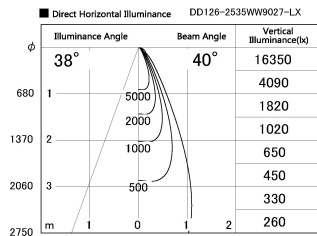

Item no. DD126-2535WW9027-LX

Series Name: Cledy versa L-G Antiglare
(DD126_AG-LX)

White Reflector

Installation	Recessed mount
Type	Cledy versa L-G Antiglare (DD126_AG-LX)
Fixture wattage	24W
Beam angle	38deg
Color Temp.	2700K
CRI	Ra>90
Luminous	1875 lm
Body	Die-castaluminumalloy
Body finish	N/A
Trim finish	White
Reflector finish	White
IP Rate	IP20
Light source	COB module
Input Voltage	AC220~240V
Dimming Type	Non-Dimmable
Certificate	CE,CCC
Cut Hole	125mm