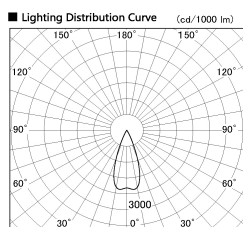

Item no. DD126-2535WW9027-LX

Series Name: Cledy versa L-G Antiglare  
(DD126\_AG-LX)

White Reflector

Installation	Recessed mount
Type	Cledy versa L-G Antiglare (DD126_AG-LX)
Fixture wattage	24W
Beam angle	38deg
Color Temp.	2700K
CRI	Ra>90
Luminous	1875 lm
Body	Die-castaluminumalloy
Body finish	N/A
Trim finish	White
Reflector finish	White
IP Rate	IP20
Light source	COB module
Input Voltage	AC220~240V
Dimming Type	Non-Dimmable
Certificate	CE,CCC
Cut Hole	125mm