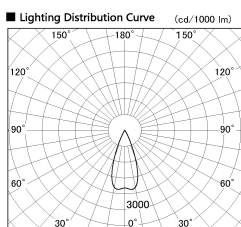

Item no. DD126-2535WW9027-LX

Series Name: Cledy versa L-G Antiglare
(DD126_AG-LX)

White Reflector

Installation	Recessed mount
Type	Cledy versa L-G Antiglare (DD126_AG-LX)
Fixture wattage	24W
Beam angle	38deg
Color Temp.	2700K
CRI	Ra>90
Luminous	1875 lm
Body	Die-cast aluminum alloy
Body finish	N/A
Trim finish	White
Reflector finish	White
IP Rate	IP20
Light source	COB module
Input Voltage	AC220~240V
Dimming Type	Non-Dimmable
Certificate	CE,CCC
Cut Hole	125mm