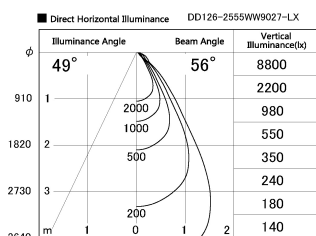

Item no. DD126-2555WW9027-LX

Series Name: Cledy versa L-G Antiglare  
(DD126\_AG-LX)

White Reflector

Installation	Recessed mount
Type	Cledy versa L-G Antiglare (DD126_AG-LX)
Fixture wattage	24W
Beam angle	55deg
Color Temp.	2700K
CRI	Ra>90
Luminous	1748 lm
Body	Die-cast aluminum alloy
Body finish	N/A
Trim finish	White
Reflector finish	White
IP Rate	IP20
Light source	COB module
Input Voltage	AC220~240V
Dimming Type	Non-Dimmable
Certificate	CE,CCC
Cut Hole	125mm