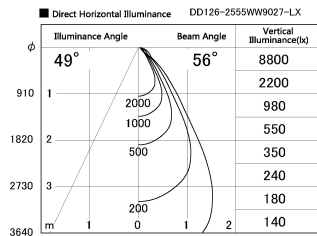

Item no. DD126-2555WW9027-LX

Series Name: Cledy versa L-G Antiglare
(DD126_AG-LX)

White Reflector

Installation	Recessed mount
Type	Cledy versa L-G Antiglare (DD126_AG-LX)
Fixture wattage	24W
Beam angle	55deg
Color Temp.	2700K
CRI	Ra>90
Luminous	1748 lm
Body	Die-cast aluminum alloy
Body finish	N/A
Trim finish	White
Reflector finish	White
IP Rate	IP20
Light source	COB module
Input Voltage	AC220~240V
Dimming Type	Non-Dimmable
Certificate	CE,CCC
Cut Hole	125mm