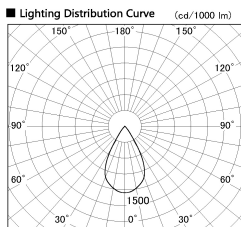

Item no. DD126-2555WW9027-LX

Series Name: Cledy versa L-G Antiglare
(DD126_AG-LX)

White Reflector

Installation	Recessed mount
Type	Cledy versa L-G Antiglare (DD126_AG-LX)
Fixture wattage	24W
Beam angle	55deg
Color Temp.	2700K
CRI	Ra>90
Luminous	1748 lm
Body	Die-cast aluminum alloy
Body finish	N/A
Trim finish	White
Reflector finish	White
IP Rate	IP20
Light source	COB module
Input Voltage	AC220~240V
Dimming Type	Non-Dimmable
Certificate	CE,CCC
Cut Hole	125mm