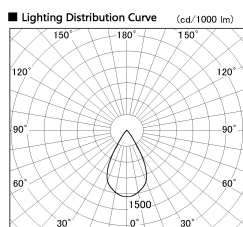

Item no. DD126-2555WW9027-LX

Series Name: Cledy versa L-G Antiglare  
(DD126\_AG-LX)

White Reflector

Installation	Recessed mount
Type	Cledy versa L-G Antiglare (DD126_AG-LX)
Fixture wattage	24W
Beam angle	55deg
Color Temp.	2700K
CRI	Ra>90
Luminous	1748 lm
Body	Die-cast aluminum alloy
Body finish	N/A
Trim finish	White
Reflector finish	White
IP Rate	IP20
Light source	COB module
Input Voltage	AC220~240V
Dimming Type	Non-Dimmable
Certificate	CE,CCC
Cut Hole	125mm