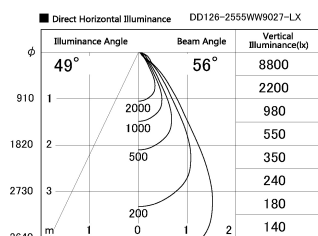

Item no. DD126-2555WW9027-LX

Series Name: Cledy versa L-G Antiglare  
(DD126\_AG-LX)

White Reflector

Installation	Recessed mount
Type	Cledy versa L-G Antiglare (DD126_AG-LX)
Fixture wattage	24W
Beam angle	55deg
Color Temp.	2700K
CRI	Ra>90
Luminous	1748 lm
Body	Die-cast aluminum alloy
Body finish	N/A
Trim finish	White
Reflector finish	White
IP Rate	IP20
Light source	COB module
Input Voltage	AC220~240V
Dimming Type	Non-Dimmable
Certificate	CE,CCC
Cut Hole	125mm