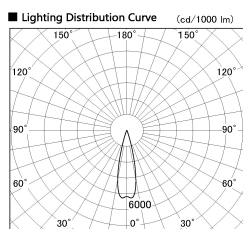

Item no. DD126-2025WW9027-LX

Series Name: Cledy versa L-G Antiglare  
(DD126\_AG-LX)

White Reflector

■ Direct Horizontal Illuminance DD126-2025WW9027-LX

φ	Illuminance Angle	Beam Angle	Vertical Illuminance (lx)	
440	25°	26°	28740	
1			7180	
800			3190	
2			1800	
1330			1150	
3			800	
1770			590	
m	1	0.1	2	450

Installation	Recessed mount
Type	Cledy versa L-G Antiglare (DD126_AG-LX)
Fixture wattage	18.6W
Beam angle	25deg
Color Temp.	2700K
CRI	Ra>90
Luminous	1431 lm
Body	Die-castaluminumalloy
Body finish	N/A
Trim finish	White
Reflector finish	White
IP Rate	IP20
Light source	COB module
Input Voltage	AC220~240V
Dimming Type	Non-Dimmable
Certificate	CE,CCC
Cut Hole	125mm