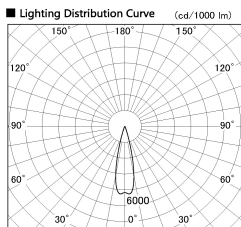

Item no. DD126-2025WW9027-LX

Series Name: Cledy versa L-G Antiglare
(DD126_AG-LX)

White Reflector

■ Direct Horizontal Illuminance DD126-2025WW9027-LX

φ	Illuminance Angle	Beam Angle	Vertical Illuminance (lx)
1	25°	26°	28740
2			7180
3			3190
4			1800
6			1150
9			800
13.3			590
17.7			450

Installation	Recessed mount
Type	Cledy versa L-G Antiglare (DD126_AG-LX)
Fixture wattage	18.6W
Beam angle	25deg
Color Temp.	2700K
CRI	Ra>90
Luminous	1431 lm
Body	Die-castaluminumalloy
Body finish	N/A
Trim finish	White
Reflector finish	White
IP Rate	IP20
Light source	COB module
Input Voltage	AC220~240V
Dimming Type	Non-Dimmable
Certificate	CE,CCC
Cut Hole	125mm