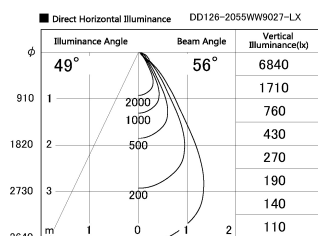

Item no. DD126-2055WW9027-LX

Series Name: Cledy versa L-G Antiglare
(DD126_AG-LX)

White Reflector

Installation	Recessed mount
Type	Cledy versa L-G Antiglare (DD126_AG-LX)
Fixture wattage	18.6W
Beam angle	55deg
Color Temp.	2700K
CRI	Ra>90
Luminous	1358 lm
Body	Die-castaluminumalloy
Body finish	N/A
Trim finish	White
Reflector finish	White
IP Rate	IP20
Light source	COB module
Input Voltage	AC220~240V
Dimming Type	Non-Dimmable
Certificate	CE,CCC
Cut Hole	125mm