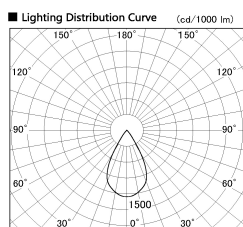

Item no. DD126-2055WW9027-LX

Series Name: Cledy versa L-G Antiglare
(DD126_AG-LX)

White Reflector

Installation	Recessed mount
Type	Cledy versa L-G Antiglare (DD126_AG-LX)
Fixture wattage	18.6W
Beam angle	55deg
Color Temp.	2700K
CRI	Ra>90
Luminous	1358 lm
Body	Die-castaluminumalloy
Body finish	N/A
Trim finish	White
Reflector finish	White
IP Rate	IP20
Light source	COB module
Input Voltage	AC220~240V
Dimming Type	Non-Dimmable
Certificate	CE,CCC
Cut Hole	125mm