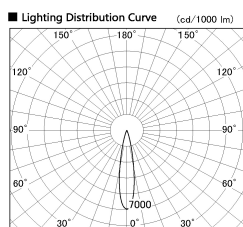

Item no. DD126-1415WW9027-LX

Series Name: Cledy versa L-G Antiglare
(DD126_AG-LX)

White Reflector

■ Direct Horizontal Illuminance DD126-1415WW9027-LX

φ	Illuminance Angle	Beam Angle	Vertical Illuminance (lx)
330	19°	20°	30850
660			7710
1000			3430
1330			1930
			1230
			860
			630
			480

Installation	Recessed mount
Type	Cledy versa L-G Antiglare (DD126_AG-LX)
Fixture wattage	14W
Beam angle	19deg
Color Temp.	2700K
CRI	Ra>90
Luminous	1105 lm
Body	Die-castaluminumalloy
Body finish	N/A
Trim finish	White
Reflector finish	White
IP Rate	IP20
Light source	COB module
Input Voltage	AC220~240V
Dimming Type	Non-Dimmable
Certificate	CE,CCC
Cut Hole	100mm