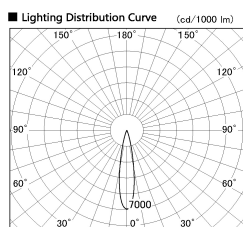

Item no. DD126-1415WW9027-LX

Series Name: Cledy versa L-G Antiglare  
(DD126\_AG-LX)

White Reflector

Installation	Recessed mount
Type	Cledy versa L-G Antiglare (DD126_AG-LX)
Fixture wattage	14W
Beam angle	19deg
Color Temp.	2700K
CRI	Ra>90
Luminous	1105 lm
Body	Die-castaluminumalloy
Body finish	N/A
Trim finish	White
Reflector finish	White
IP Rate	IP20
Light source	COB module
Input Voltage	AC220~240V
Dimming Type	Non-Dimmable
Certificate	CE,CCC
Cut Hole	100mm

Direct Horizontal Illuminance DD126-1415WW9027-LX

φ	Illuminance Angle	Beam Angle	Vertical Illuminance (lx)
330	19°	20°	30850
660			7710
1000			3430
1330			1930
			1230
			860
			630
			480