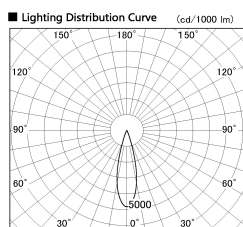

Item no. DD126-1425WW9027-LX

Series Name: Cledy versa L-G Antiglare
(DD126_AG-LX)

White Reflector

■ Direct Horizontal Illuminance DD126-1425WW9027-LX

Illuminance Angle	Beam Angle	Vertical Illuminance (lx)
25°	26°	23680
10000		5920
5000		2630
2000		1480
1000		950
660		660
480		480
370		370

Installation	Recessed mount
Type	Cledy versa L-G Antiglare (DD126_AG-LX)
Fixture wattage	14W
Beam angle	26deg
Color Temp.	2700K
CRI	Ra>90
Luminous	1222 lm
Body	Die-castaluminumalloy
Body finish	N/A
Trim finish	White
Reflector finish	White
IP Rate	IP20
Light source	COB module
Input Voltage	AC220~240V
Dimming Type	Non-Dimmable
Certificate	CE,CCC
Cut Hole	100mm