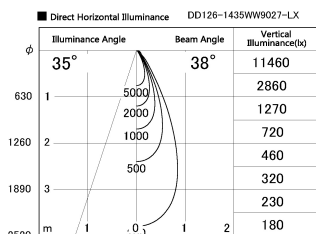

Item no. DD126-1435WW9027-LX

Series Name: Cledy versa L-G Antiglare
(DD126_AG-LX)

White Reflector

Installation	Recessed mount
Type	Cledy versa L-G Antiglare (DD126_AG-LX)
Fixture wattage	14W
Beam angle	38deg
Color Temp.	2700K
CRI	Ra>90
Luminous	1169 lm
Body	Die-castaluminumalloy
Body finish	N/A
Trim finish	White
Reflector finish	White
IP Rate	IP20
Light source	COB module
Input Voltage	AC220~240V
Dimming Type	Non-Dimmable
Certificate	CE,CCC
Cut Hole	100mm