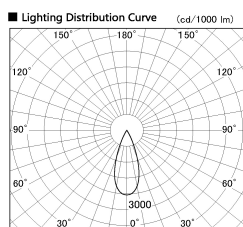

Item no. DD126-1435WW9027-LX

Series Name: Cledy versa L-G Antiglare
(DD126_AG-LX)

White Reflector

■ Direct Horizontal Illuminance DD126-1435WW9027-LX

Illuminance Angle	Beam Angle	Vertical Illuminance (lx)
35°	38°	11460
1		2860
5000		1270
2000		720
1000		460
500		320
		230
		180

Installation	Recessed mount
Type	Cledy versa L-G Antiglare (DD126_AG-LX)
Fixture wattage	14W
Beam angle	38deg
Color Temp.	2700K
CRI	Ra>90
Luminous	1169 lm
Body	Die-castaluminumalloy
Body finish	N/A
Trim finish	White
Reflector finish	White
IP Rate	IP20
Light source	COB module
Input Voltage	AC220~240V
Dimming Type	Non-Dimmable
Certificate	CE,CCC
Cut Hole	100mm