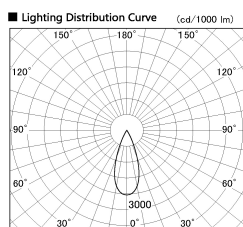

Item no. DD126-1435WW9027-LX

Series Name: Cledy versa L-G Antiglare
(DD126_AG-LX)

White Reflector

Installation	Recessed mount
Type	Cledy versa L-G Antiglare (DD126_AG-LX)
Fixture wattage	14W
Beam angle	38deg
Color Temp.	2700K
CRI	Ra>90
Luminous	1169 lm
Body	Die-castaluminumalloy
Body finish	N/A
Trim finish	White
Reflector finish	White
IP Rate	IP20
Light source	COB module
Input Voltage	AC220~240V
Dimming Type	Non-Dimmable
Certificate	CE,CCC
Cut Hole	100mm