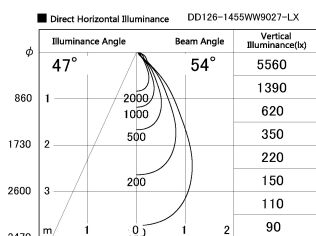

Item no. DD126-1455WW9027-LX

Series Name: Cledy versa L-G Antiglare
(DD126_AG-LX)

White Reflector

Installation	Recessed mount
Type	Cledy versa L-G Antiglare (DD126_AG-LX)
Fixture wattage	14W
Beam angle	48deg
Color Temp.	2700K
CRI	Ra>90
Luminous	1105 lm
Body	Die-castaluminumalloy
Body finish	N/A
Trim finish	White
Reflector finish	White
IP Rate	IP20
Light source	COB module
Input Voltage	AC220~240V
Dimming Type	Non-Dimmable
Certificate	CE,CCC
Cut Hole	100mm