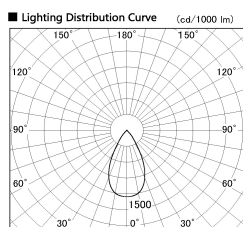

Item no. DD126-1455WW9027-LX

Series Name: Cledy versa L-G Antiglare
(DD126_AG-LX)

White Reflector

Installation	Recessed mount
Type	Cledy versa L-G Antiglare (DD126_AG-LX)
Fixture wattage	14W
Beam angle	48deg
Color Temp.	2700K
CRI	Ra>90
Luminous	1105 lm
Body	Die-castaluminumalloy
Body finish	N/A
Trim finish	White
Reflector finish	White
IP Rate	IP20
Light source	COB module
Input Voltage	AC220~240V
Dimming Type	Non-Dimmable
Certificate	CE,CCC
Cut Hole	100mm