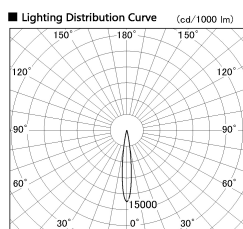

Item no. DD126-0815WW9027-LX

Series Name: Cledy versa L-G Antiglare
(DD126_AG-LX)

White Reflector

■ Direct Horizontal Illuminance DD126-0815WW9027-LX

Illuminance Angle	Beam Angle	Vertical Illuminance (lx)
13°	14°	31080
		7770
		3450
		1940
		1240
		860
		630
		490

Installation	Recessed mount
Type	Cledy versa L-G Antiglare (DD126_AG-LX)
Fixture wattage	7.4W
Beam angle	14deg
Color Temp.	2700K
CRI	Ra>90
Luminous	572 lm
Body	Die-castaluminumalloy
Body finish	N/A
Trim finish	White
Reflector finish	White
IP Rate	IP20
Light source	COB module
Input Voltage	AC220~240V
Dimming Type	Non-Dimmable
Certificate	CE,CCC
Cut Hole	100mm