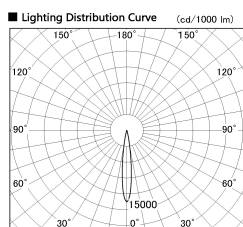

Item no. DD126-0815WW9027-LX

Series Name: Cledy versa L-G Antiglare
(DD126_AG-LX)

White Reflector

■ Direct Horizontal Illuminance DD126-0815WW9027-LX

Illuminance Angle	Beam Angle	Vertical Illuminance (lx)
13°	14°	31080
		7770
		3450
		1940
		1240
		860
		630
		490

Installation	Recessed mount
Type	Cledy versa L-G Antiglare (DD126_AG-LX)
Fixture wattage	7.4W
Beam angle	14deg
Color Temp.	2700K
CRI	Ra>90
Luminous	572 lm
Body	Die-cast aluminum alloy
Body finish	N/A
Trim finish	White
Reflector finish	White
IP Rate	IP20
Light source	COB module
Input Voltage	AC220~240V
Dimming Type	Non-Dimmable
Certificate	CE,CCC
Cut Hole	100mm