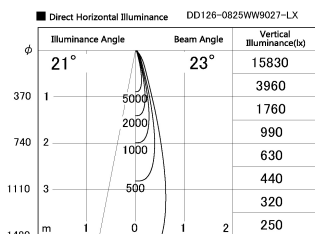

Item no. DD126-0825WW9027-LX

Series Name: Cledy versa L-G Antiglare
(DD126_AG-LX)

White Reflector

Installation	Recessed mount
Type	Cledy versa L-G Antiglare (DD126_AG-LX)
Fixture wattage	7.4W
Beam angle	22deg
Color Temp.	2700K
CRI	Ra>90
Luminous	622 lm
Body	Die-castaluminumalloy
Body finish	N/A
Trim finish	White
Reflector finish	White
IP Rate	IP20
Light source	COB module
Input Voltage	AC220~240V
Dimming Type	Non-Dimmable
Certificate	CE,CCC
Cut Hole	100mm