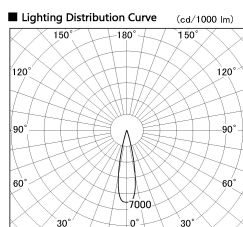

Item no. DD126-0825WW9027-LX

Series Name: Cledy versa L-G Antiglare
(DD126_AG-LX)

White Reflector

Installation	Recessed mount
Type	Cledy versa L-G Antiglare (DD126_AG-LX)
Fixture wattage	7.4W
Beam angle	22deg
Color Temp.	2700K
CRI	Ra>90
Luminous	622 lm
Body	Die-castaluminumalloy
Body finish	N/A
Trim finish	White
Reflector finish	White
IP Rate	IP20
Light source	COB module
Input Voltage	AC220~240V
Dimming Type	Non-Dimmable
Certificate	CE,CCC
Cut Hole	100mm

Direct Horizontal Illuminance DD126-0825WW9027-LX

φ	Illuminance Angle	Beam Angle	Vertical Illuminance (lx)
370	21°	23°	15830
740			3960
1110			1760
1480			990
			630
			440
			320
			250