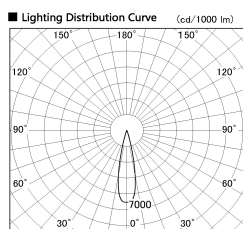

Item no. DD126-0825WW9027-LX

Series Name: Cledy versa L-G Antiglare
(DD126_AG-LX)

White Reflector

Installation	Recessed mount
Type	Cledy versa L-G Antiglare (DD126_AG-LX)
Fixture wattage	7.4W
Beam angle	22deg
Color Temp.	2700K
CRI	Ra>90
Luminous	622 lm
Body	Die-castaluminumalloy
Body finish	N/A
Trim finish	White
Reflector finish	White
IP Rate	IP20
Light source	COB module
Input Voltage	AC220~240V
Dimming Type	Non-Dimmable
Certificate	CE,CCC
Cut Hole	100mm