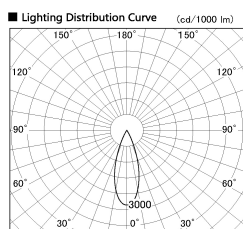

Item no. DD126-0835WW9027-LX

Series Name: Cledy versa L-G Antiglare
(DD126_AG-LX)

White Reflector

Installation	Recessed mount
Type	Cledy versa L-G Antiglare (DD126_AG-LX)
Fixture wattage	7.4W
Beam angle	34deg
Color Temp.	2700K
CRI	Ra>90
Luminous	597 lm
Body	Die-castaluminumalloy
Body finish	N/A
Trim finish	White
Reflector finish	White
IP Rate	IP20
Light source	COB module
Input Voltage	AC220~240V
Dimming Type	Non-Dimmable
Certificate	CE,CCC
Cut Hole	100mm