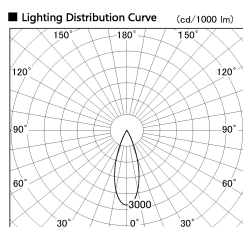

Item no. DD126-0835WW9027-LX

Series Name: Cledy versa L-G Antiglare
(DD126_AG-LX)

White Reflector

■ Direct Horizontal Illuminance DD126-0835WW9027-LX

φ	Illuminance Angle	Beam Angle	Vertical Illuminance (lx)
570	32°	35°	6770
1140			1690
1720			750
2290			420
			270
			190
			140
			110

Installation	Recessed mount
Type	Cledy versa L-G Antiglare (DD126_AG-LX)
Fixture wattage	7.4W
Beam angle	34deg
Color Temp.	2700K
CRI	Ra>90
Luminous	597 lm
Body	Die-castaluminumalloy
Body finish	N/A
Trim finish	White
Reflector finish	White
IP Rate	IP20
Light source	COB module
Input Voltage	AC220~240V
Dimming Type	Non-Dimmable
Certificate	CE,CCC
Cut Hole	100mm