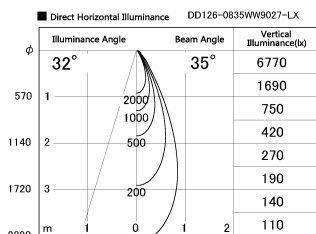

Item no. DD126-0835WW9027-LX

Series Name: Cledy versa L-G Antiglare
(DD126_AG-LX)

White Reflector

Installation	Recessed mount
Type	Cledy versa L-G Antiglare (DD126_AG-LX)
Fixture wattage	7.4W
Beam angle	34deg
Color Temp.	2700K
CRI	Ra>90
Luminous	597 lm
Body	Die-castaluminumalloy
Body finish	N/A
Trim finish	White
Reflector finish	White
IP Rate	IP20
Light source	COB module
Input Voltage	AC220~240V
Dimming Type	Non-Dimmable
Certificate	CE,CCC
Cut Hole	100mm