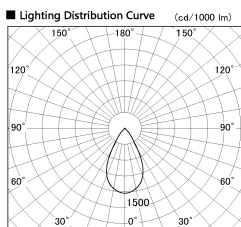

Item no. DD126-0855WW9027-LX

Series Name: Cledy versa L-G Antiglare  
(DD126\_AG-LX)

White Reflector

Installation	Recessed mount
Type	Cledy versa L-G Antiglare (DD126_AG-LX)
Fixture wattage	7.4W
Beam angle	48deg
Color Temp.	2700K
CRI	Ra>90
Luminous	561 lm
Body	Die-cast aluminum alloy
Body finish	N/A
Trim finish	White
Reflector finish	White
IP Rate	IP20
Light source	COB module
Input Voltage	AC220~240V
Dimming Type	Non-Dimmable
Certificate	CE,CCC
Cut Hole	100mm