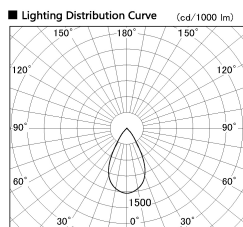

Item no. DD126-0855WW9027-LX

Series Name: Cledy versa L-G Antiglare  
(DD126\_AG-LX)

White Reflector

Installation	Recessed mount
Type	Cledy versa L-G Antiglare (DD126_AG-LX)
Fixture wattage	7.4W
Beam angle	48deg
Color Temp.	2700K
CRI	Ra>90
Luminous	561 lm
Body	Die-cast aluminum alloy
Body finish	N/A
Trim finish	White
Reflector finish	White
IP Rate	IP20
Light source	COB module
Input Voltage	AC220~240V
Dimming Type	Non-Dimmable
Certificate	CE,CCC
Cut Hole	100mm