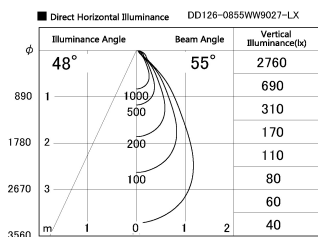

Item no. DD126-0855WW9027-LX

Series Name: Cledy versa L-G Antiglare  
(DD126\_AG-LX)

White Reflector

Installation	Recessed mount
Type	Cledy versa L-G Antiglare (DD126_AG-LX)
Fixture wattage	7.4W
Beam angle	48deg
Color Temp.	2700K
CRI	Ra>90
Luminous	561 lm
Body	Die-cast aluminum alloy
Body finish	N/A
Trim finish	White
Reflector finish	White
IP Rate	IP20
Light source	COB module
Input Voltage	AC220~240V
Dimming Type	Non-Dimmable
Certificate	CE,CCC
Cut Hole	100mm