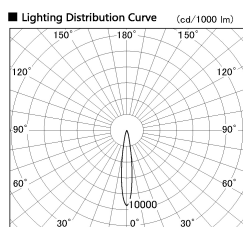

Item no. DD126-4015WW9030-LX

Series Name: Cledy versa L-G Antiglare
(DD126_AG-LX)

White Reflector

■ Direct Horizontal Illuminance DD126-4015WW9030-LX

| φ | Illuminance Angle | Beam Angle | Vertical Illuminance (lx) |
|-----|-------------------|------------|---------------------------|
| 14° | | 15° | 120910 |
| 240 | 50000 | | 30230 |
| | 20000 | | 13430 |
| 490 | 10000 | | 7560 |
| 2 | | | 4840 |
| 730 | 5000 | | 3360 |
| 3 | | | 2470 |
| 980 | | | 1890 |

| | |
|------------------|--|
| Installation | Recessed mount |
| Type | Cledy versa L-G Antiglare (DD126_AG-LX) |
| Fixture wattage | 38.5W |
| Beam angle | 15deg |
| Color Temp. | 3000K |
| CRI | Ra>90 |
| Luminous | 3168 lm |
| Body | Die-castaluminumalloy |
| Body finish | N/A |
| Trim finish | White |
| Reflector finish | White |
| IP Rate | IP20 |
| Light source | COB module |
| Input Voltage | AC220~240V |
| Dimming Type | Non-Dimmable |
| Certificate | CE,CCC |
| Cut Hole | 150mm |