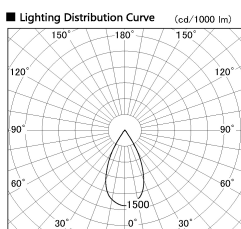

Item no. DD126-4055WW9030-LX

Series Name: Cledy versa L-G Antiglare
(DD126_AG-LX)

White Reflector

Installation	Recessed mount
Type	Cledy versa L-G Antiglare (DD126_AG-LX)
Fixture wattage	38.5W
Beam angle	51deg
Color Temp.	3000K
CRI	Ra>90
Luminous	2979 lm
Body	Die-cast aluminum alloy
Body finish	N/A
Trim finish	White
Reflector finish	White
IP Rate	IP20
Light source	COB module
Input Voltage	AC220~240V
Dimming Type	Non-Dimmable
Certificate	CE,CCC
Cut Hole	150mm