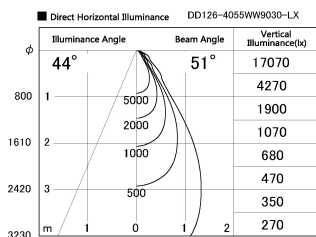

Item no. DD126-4055WW9030-LX

Series Name: Cledy versa L-G Antiglare
(DD126_AG-LX)

White Reflector

Installation	Recessed mount
Type	Cledy versa L-G Antiglare (DD126_AG-LX)
Fixture wattage	38.5W
Beam angle	51deg
Color Temp.	3000K
CRI	Ra>90
Luminous	2979 lm
Body	Die-cast aluminum alloy
Body finish	N/A
Trim finish	White
Reflector finish	White
IP Rate	IP20
Light source	COB module
Input Voltage	AC220~240V
Dimming Type	Non-Dimmable
Certificate	CE,CCC
Cut Hole	150mm