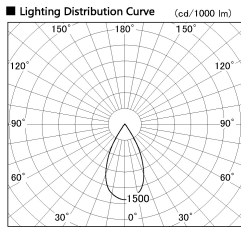

Item no. DD126-4055WW9030-LX

Series Name: Cledy versa L-G Antiglare
(DD126_AG-LX)

White Reflector

Installation	Recessed mount
Type	Cledy versa L-G Antiglare (DD126_AG-LX)
Fixture wattage	38.5W
Beam angle	51deg
Color Temp.	3000K
CRI	Ra>90
Luminous	2979 lm
Body	Die-cast aluminum alloy
Body finish	N/A
Trim finish	White
Reflector finish	White
IP Rate	IP20
Light source	COB module
Input Voltage	AC220~240V
Dimming Type	Non-Dimmable
Certificate	CE,CCC
Cut Hole	150mm