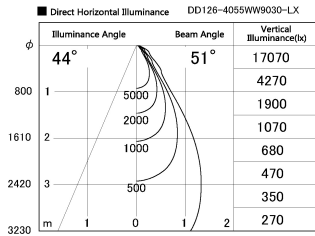

Item no. DD126-4055WW9030-LX

Series Name: Cledy versa L-G Antiglare
(DD126_AG-LX)

White Reflector

Installation	Recessed mount
Type	Cledy versa L-G Antiglare (DD126_AG-LX)
Fixture wattage	38.5W
Beam angle	51deg
Color Temp.	3000K
CRI	Ra>90
Luminous	2979 lm
Body	Die-cast aluminum alloy
Body finish	N/A
Trim finish	White
Reflector finish	White
IP Rate	IP20
Light source	COB module
Input Voltage	AC220~240V
Dimming Type	Non-Dimmable
Certificate	CE,CCC
Cut Hole	150mm