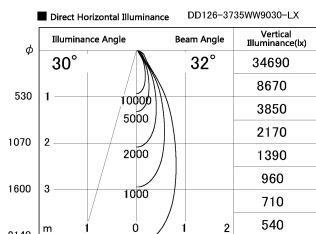

Item no. DD126-3735WW9030-LX

Series Name: Cledy versa L-G Antiglare  
(DD126\_AG-LX)

White Reflector

Installation	Recessed mount
Type	Cledy versa L-G Antiglare (DD126_AG-LX)
Fixture wattage	35.5W
Beam angle	32deg
Color Temp.	3000K
CRI	Ra>90
Luminous	3249 lm
Body	Die-cast aluminum alloy
Body finish	N/A
Trim finish	White
Reflector finish	White
IP Rate	IP20
Light source	COB module
Input Voltage	AC220~240V
Dimming Type	Non-Dimmable
Certificate	CE,CCC
Cut Hole	150mm