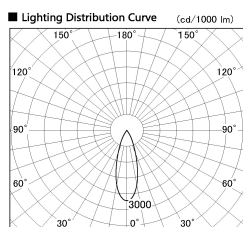

Item no. DD126-3735WW9030-LX

Series Name: Cledy versa L-G Antiglare  
(DD126\_AG-LX)

White Reflector

Installation	Recessed mount
Type	Cledy versa L-G Antiglare (DD126_AG-LX)
Fixture wattage	35.5W
Beam angle	32deg
Color Temp.	3000K
CRI	Ra>90
Luminous	3249 lm
Body	Die-cast aluminum alloy
Body finish	N/A
Trim finish	White
Reflector finish	White
IP Rate	IP20
Light source	COB module
Input Voltage	AC220~240V
Dimming Type	Non-Dimmable
Certificate	CE,CCC
Cut Hole	150mm