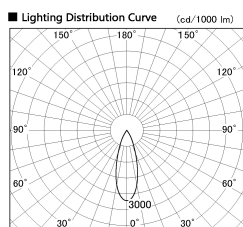

Item no. DD126-3735WW9030-LX

Series Name: Cledy versa L-G Antiglare
(DD126_AG-LX)

White Reflector

■ Direct Horizontal Illuminance DD126-3735WW9030-LX

φ	Illuminance Angle	Beam Angle	Vertical Illuminance (lx)
530	30°	32°	34690
1070			8670
1600			3850
2140			2170
			1390
			960
			710
			540

Installation	Recessed mount
Type	Cledy versa L-G Antiglare (DD126_AG-LX)
Fixture wattage	35.5W
Beam angle	32deg
Color Temp.	3000K
CRI	Ra>90
Luminous	3249 lm
Body	Die-castaluminumalloy
Body finish	N/A
Trim finish	White
Reflector finish	White
IP Rate	IP20
Light source	COB module
Input Voltage	AC220~240V
Dimming Type	Non-Dimmable
Certificate	CE,CCC
Cut Hole	150mm