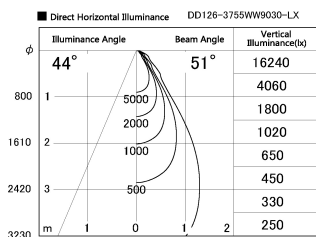

Item no. DD126-3755WW9030-LX

Series Name: Cledy versa L-G Antiglare
(DD126_AG-LX)

White Reflector

| | |
|------------------|--|
| Installation | Recessed mount |
| Type | Cledy versa L-G Antiglare (DD126_AG-LX) |
| Fixture wattage | 35.5W |
| Beam angle | 51deg |
| Color Temp. | 3000K |
| CRI | Ra>90 |
| Luminous | 2834 lm |
| Body | Die-cast aluminum alloy |
| Body finish | N/A |
| Trim finish | White |
| Reflector finish | White |
| IP Rate | IP20 |
| Light source | COB module |
| Input Voltage | AC220~240V |
| Dimming Type | Non-Dimmable |
| Certificate | CE,CCC |
| Cut Hole | 150mm |