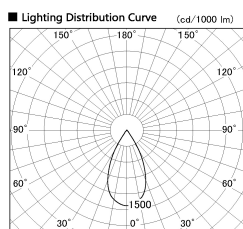

Item no. DD126-3755WW9030-LX

Series Name: Cledy versa L-G Antiglare
(DD126_AG-LX)

White Reflector

| | |
|------------------|--|
| Installation | Recessed mount |
| Type | Cledy versa L-G Antiglare (DD126_AG-LX) |
| Fixture wattage | 35.5W |
| Beam angle | 51deg |
| Color Temp. | 3000K |
| CRI | Ra>90 |
| Luminous | 2834 lm |
| Body | Die-cast aluminum alloy |
| Body finish | N/A |
| Trim finish | White |
| Reflector finish | White |
| IP Rate | IP20 |
| Light source | COB module |
| Input Voltage | AC220~240V |
| Dimming Type | Non-Dimmable |
| Certificate | CE,CCC |
| Cut Hole | 150mm |