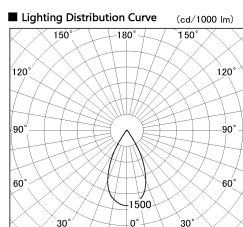

Item no. DD126-3755WW9030-LX

Series Name: Cledy versa L-G Antiglare
(DD126_AG-LX)

White Reflector

Installation	Recessed mount
Type	Cledy versa L-G Antiglare (DD126_AG-LX)
Fixture wattage	35.5W
Beam angle	51deg
Color Temp.	3000K
CRI	Ra>90
Luminous	2834 lm
Body	Die-cast aluminum alloy
Body finish	N/A
Trim finish	White
Reflector finish	White
IP Rate	IP20
Light source	COB module
Input Voltage	AC220~240V
Dimming Type	Non-Dimmable
Certificate	CE,CCC
Cut Hole	150mm