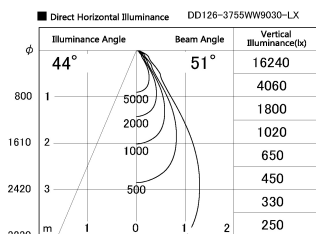

Item no. DD126-3755WW9030-LX

Series Name: Cledy versa L-G Antiglare
(DD126_AG-LX)

White Reflector

Installation	Recessed mount
Type	Cledy versa L-G Antiglare (DD126_AG-LX)
Fixture wattage	35.5W
Beam angle	51deg
Color Temp.	3000K
CRI	Ra>90
Luminous	2834 lm
Body	Die-cast aluminum alloy
Body finish	N/A
Trim finish	White
Reflector finish	White
IP Rate	IP20
Light source	COB module
Input Voltage	AC220~240V
Dimming Type	Non-Dimmable
Certificate	CE,CCC
Cut Hole	150mm