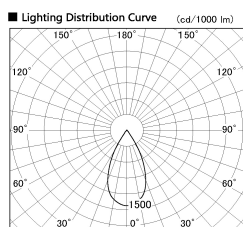

Item no. DD126-3755WW9030-LX

Series Name: Cledy versa L-G Antiglare
(DD126_AG-LX)

White Reflector

Installation	Recessed mount
Type	Cledy versa L-G Antiglare (DD126_AG-LX)
Fixture wattage	35.5W
Beam angle	51deg
Color Temp.	3000K
CRI	Ra>90
Luminous	2834 lm
Body	Die-castaluminumalloy
Body finish	N/A
Trim finish	White
Reflector finish	White
IP Rate	IP20
Light source	COB module
Input Voltage	AC220~240V
Dimming Type	Non-Dimmable
Certificate	CE,CCC
Cut Hole	150mm