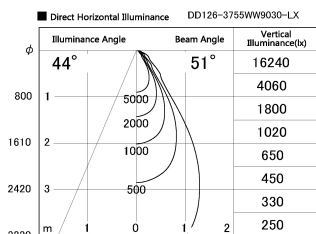

Item no. DD126-3755WW9030-LX

Series Name: Cledy versa L-G Antiglare
(DD126_AG-LX)

White Reflector

Installation	Recessed mount
Type	Cledy versa L-G Antiglare (DD126_AG-LX)
Fixture wattage	35.5W
Beam angle	51deg
Color Temp.	3000K
CRI	Ra>90
Luminous	2834 lm
Body	Die-castaluminumalloy
Body finish	N/A
Trim finish	White
Reflector finish	White
IP Rate	IP20
Light source	COB module
Input Voltage	AC220~240V
Dimming Type	Non-Dimmable
Certificate	CE,CCC
Cut Hole	150mm