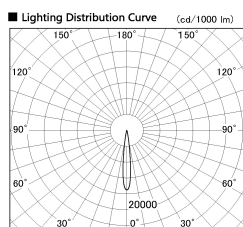

Item no. DD126-2515WW9030-LX

Series Name: Cledy versa L-G Antiglare  
(DD126\_AG-LX)

White Reflector

■ Direct Horizontal Illuminance DD126-2515WW9030-LX

| φ   | Illuminance Angle | Beam Angle  | Vertical Illuminance (lx) |
|-----|-------------------|-------------|---------------------------|
| 210 | 12°               | 13°         | 109330                    |
| 1   | 5000              |             | 27330                     |
| 2   | 20000             |             | 12150                     |
| 420 | 10000             |             | 6830                      |
| 2   | 5000              |             | 4370                      |
| 630 |                   |             | 3040                      |
| 3   |                   |             | 2230                      |
| 840 | m                 | 1 2 0 0 1 2 | 1710                      |

|                  |  |
|------------------|--|
| Installation     | Recessed mount                             |
| Type             | Cledy versa L-G Antiglare<br>(DD126_AG-LX) |
| Fixture wattage  | 24W  |
| Beam angle       | 14deg                                      |
| Color Temp.      | 3000K                                      |
| CRI              | Ra>90                                      |
| Luminous         | 1811 lm                                    |
| Body             | Die-castaluminumalloy                      |
| Body finish      | N/A  |
| Trim finish      | White                                      |
| Reflector finish | White                                      |
| IP Rate          | IP20                                       |
| Light source     | COB module                                 |
| Input Voltage    | AC220~240V                                 |
| Dimming Type     | Non-Dimmable                               |
| Certificate      | CE,CCC                                     |
| Cut Hole         | 125mm                                      |