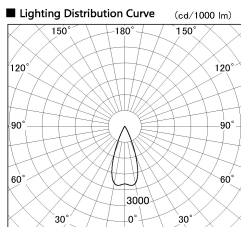

Item no. DD126-2535WW9030-LX

Series Name: Cledy versa L-G Antiglare  
(DD126\_AG-LX)

White Reflector

Installation	Recessed mount
Type	Cledy versa L-G Antiglare (DD126_AG-LX)
Fixture wattage	24W
Beam angle	38deg
Color Temp.	3000K
CRI	Ra>90
Luminous	1953 lm
Body	Die-castaluminumalloy
Body finish	N/A
Trim finish	White
Reflector finish	White
IP Rate	IP20
Light source	COB module
Input Voltage	AC220~240V
Dimming Type	Non-Dimmable
Certificate	CE,CCC
Cut Hole	125mm