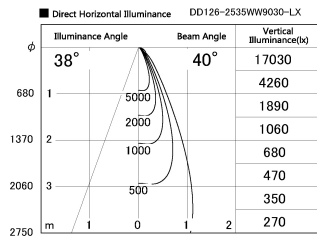

Item no. DD126-2535WW9030-LX

Series Name: Cledy versa L-G Antiglare  
(DD126\_AG-LX)

White Reflector

Installation	Recessed mount
Type	Cledy versa L-G Antiglare (DD126_AG-LX)
Fixture wattage	24W
Beam angle	38deg
Color Temp.	3000K
CRI	Ra>90
Luminous	1953 lm
Body	Die-castaluminumalloy
Body finish	N/A
Trim finish	White
Reflector finish	White
IP Rate	IP20
Light source	COB module
Input Voltage	AC220~240V
Dimming Type	Non-Dimmable
Certificate	CE,CCC
Cut Hole	125mm