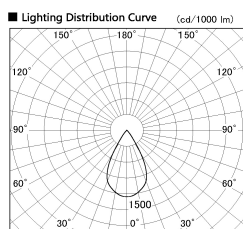

Item no. DD126-2555WW9030-LX

Series Name: Cledy versa L-G Antiglare
(DD126_AG-LX)

White Reflector

Installation	Recessed mount
Type	Cledy versa L-G Antiglare (DD126_AG-LX)
Fixture wattage	24W
Beam angle	55deg
Color Temp.	3000K
CRI	Ra>90
Luminous	1821 lm
Body	Die-castaluminumalloy
Body finish	N/A
Trim finish	White
Reflector finish	White
IP Rate	IP20
Light source	COB module
Input Voltage	AC220~240V
Dimming Type	Non-Dimmable
Certificate	CE,CCC
Cut Hole	125mm