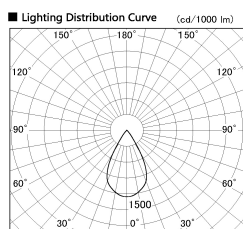

Item no. DD126-2555WW9030-LX

Series Name: Cledy versa L-G Antiglare
(DD126_AG-LX)

White Reflector

Installation	Recessed mount
Type	Cledy versa L-G Antiglare (DD126_AG-LX)
Fixture wattage	24W
Beam angle	55deg
Color Temp.	3000K
CRI	Ra>90
Luminous	1821 lm
Body	Die-cast aluminum alloy
Body finish	N/A
Trim finish	White
Reflector finish	White
IP Rate	IP20
Light source	COB module
Input Voltage	AC220~240V
Dimming Type	Non-Dimmable
Certificate	CE,CCC
Cut Hole	125mm