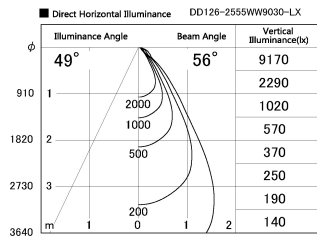

Item no. DD126-2555WW9030-LX

Series Name: Cledy versa L-G Antiglare
(DD126_AG-LX)

White Reflector

Installation	Recessed mount
Type	Cledy versa L-G Antiglare (DD126_AG-LX)
Fixture wattage	24W
Beam angle	55deg
Color Temp.	3000K
CRI	Ra>90
Luminous	1821 lm
Body	Die-cast aluminum alloy
Body finish	N/A
Trim finish	White
Reflector finish	White
IP Rate	IP20
Light source	COB module
Input Voltage	AC220~240V
Dimming Type	Non-Dimmable
Certificate	CE,CCC
Cut Hole	125mm