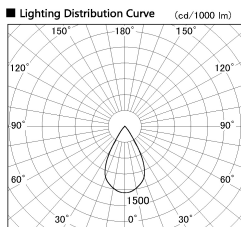

Item no. DD126-2555WW9030-LX

Series Name: Cledy versa L-G Antiglare
(DD126_AG-LX)

White Reflector

Installation	Recessed mount
Type	Cledy versa L-G Antiglare (DD126_AG-LX)
Fixture wattage	24W
Beam angle	55deg
Color Temp.	3000K
CRI	Ra>90
Luminous	1821 lm
Body	Die-cast aluminum alloy
Body finish	N/A
Trim finish	White
Reflector finish	White
IP Rate	IP20
Light source	COB module
Input Voltage	AC220~240V
Dimming Type	Non-Dimmable
Certificate	CE,CCC
Cut Hole	125mm