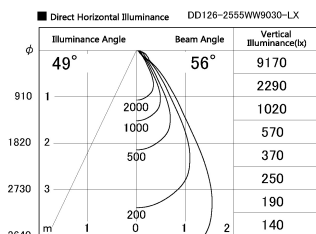

Item no. DD126-2555WW9030-LX

Series Name: Cledy versa L-G Antiglare
(DD126_AG-LX)

White Reflector

Installation	Recessed mount
Type	Cledy versa L-G Antiglare (DD126_AG-LX)
Fixture wattage	24W
Beam angle	55deg
Color Temp.	3000K
CRI	Ra>90
Luminous	1821 lm
Body	Die-castaluminumalloy
Body finish	N/A
Trim finish	White
Reflector finish	White
IP Rate	IP20
Light source	COB module
Input Voltage	AC220~240V
Dimming Type	Non-Dimmable
Certificate	CE,CCC
Cut Hole	125mm