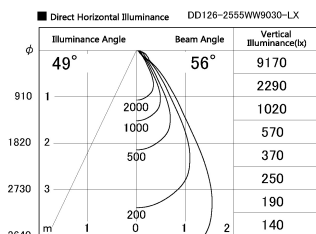

Item no. DD126-2555WW9030-LX

Series Name: Cledy versa L-G Antiglare
(DD126_AG-LX)

White Reflector

Installation	Recessed mount
Type	Cledy versa L-G Antiglare (DD126_AG-LX)
Fixture wattage	24W
Beam angle	55deg
Color Temp.	3000K
CRI	Ra>90
Luminous	1821 lm
Body	Die-cast aluminum alloy
Body finish	N/A
Trim finish	White
Reflector finish	White
IP Rate	IP20
Light source	COB module
Input Voltage	AC220~240V
Dimming Type	Non-Dimmable
Certificate	CE,CCC
Cut Hole	125mm