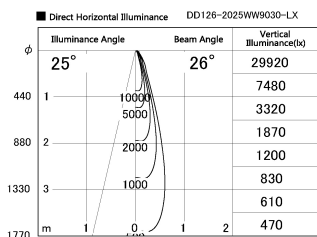

Item no. DD126-2025WW9030-LX

Series Name: Cledy versa L-G Antiglare  
(DD126\_AG-LX)

White Reflector

Installation	Recessed mount
Type	Cledy versa L-G Antiglare (DD126_AG-LX)
Fixture wattage	18.6W
Beam angle	25deg
Color Temp.	3000K
CRI	Ra>90
Luminous	1490 lm
Body	Die-castaluminumalloy
Body finish	N/A
Trim finish	White
Reflector finish	White
IP Rate	IP20
Light source	COB module
Input Voltage	AC220~240V
Dimming Type	Non-Dimmable
Certificate	CE,CCC
Cut Hole	125mm