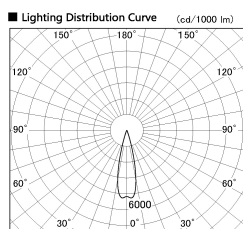

Item no. DD126-2025WW9030-LX

Series Name: Cledy versa L-G Antiglare
(DD126_AG-LX)

White Reflector

Direct Horizontal Illuminance DD126-2025WW9030-LX		
Illuminance Angle	Beam Angle	Vertical Illuminance (lx)
25°	26°	29920
1		7480
440		3320
1		1870
880		1200
2		830
1330		610
3		470
1770		

Installation	Recessed mount
Type	Cledy versa L-G Antiglare (DD126_AG-LX)
Fixture wattage	18.6W
Beam angle	25deg
Color Temp.	3000K
CRI	Ra>90
Luminous	1490 lm
Body	Die-castaluminumalloy
Body finish	N/A
Trim finish	White
Reflector finish	White
IP Rate	IP20
Light source	COB module
Input Voltage	AC220~240V
Dimming Type	Non-Dimmable
Certificate	CE,CCC
Cut Hole	125mm