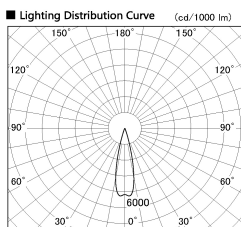

Item no. DD126-2025WW9030-LX

Series Name: Cledy versa L-G Antiglare  
(DD126\_AG-LX)

White Reflector

Installation	Recessed mount
Type	Cledy versa L-G Antiglare (DD126_AG-LX)
Fixture wattage	18.6W
Beam angle	25deg
Color Temp.	3000K
CRI	Ra>90
Luminous	1490 lm
Body	Die-castaluminumalloy
Body finish	N/A
Trim finish	White
Reflector finish	White
IP Rate	IP20
Light source	COB module
Input Voltage	AC220~240V
Dimming Type	Non-Dimmable
Certificate	CE,CCC
Cut Hole	125mm