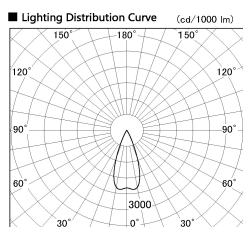

Item no. DD126-2035WW9030-LX

Series Name: Cledy versa L-G Antiglare  
(DD126\_AG-LX)

White Reflector

Installation	Recessed mount
Type	Cledy versa L-G Antiglare (DD126_AG-LX)
Fixture wattage	18.6W
Beam angle	38deg
Color Temp.	3000K
CRI	Ra>90
Luminous	1517 lm
Body	Die-cast aluminum alloy
Body finish	N/A
Trim finish	White
Reflector finish	White
IP Rate	IP20
Light source	COB module
Input Voltage	AC220~240V
Dimming Type	Non-Dimmable
Certificate	CE,CCC
Cut Hole	125mm