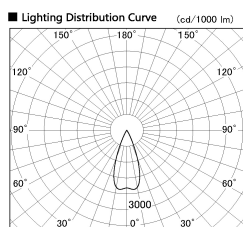

Item no. DD126-2035WW9030-LX

Series Name: Cledy versa L-G Antiglare  
(DD126\_AG-LX)

White Reflector

Installation	Recessed mount
Type	Cledy versa L-G Antiglare (DD126_AG-LX)
Fixture wattage	18.6W
Beam angle	38deg
Color Temp.	3000K
CRI	Ra>90
Luminous	1517 lm
Body	Die-castaluminumalloy
Body finish	N/A
Trim finish	White
Reflector finish	White
IP Rate	IP20
Light source	COB module
Input Voltage	AC220~240V
Dimming Type	Non-Dimmable
Certificate	CE,CCC
Cut Hole	125mm