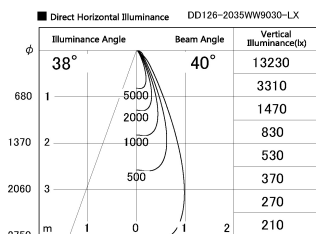

Item no. DD126-2035WW9030-LX

Series Name: Cledy versa L-G Antiglare  
(DD126\_AG-LX)

White Reflector

Installation	Recessed mount
Type	Cledy versa L-G Antiglare (DD126_AG-LX)
Fixture wattage	18.6W
Beam angle	38deg
Color Temp.	3000K
CRI	Ra>90
Luminous	1517 lm
Body	Die-cast aluminum alloy
Body finish	N/A
Trim finish	White
Reflector finish	White
IP Rate	IP20
Light source	COB module
Input Voltage	AC220~240V
Dimming Type	Non-Dimmable
Certificate	CE,CCC
Cut Hole	125mm