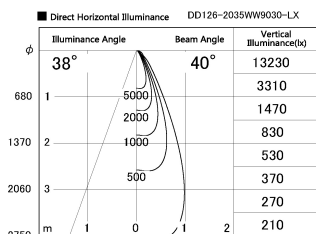

Item no. DD126-2035WW9030-LX

Series Name: Cledy versa L-G Antiglare  
(DD126\_AG-LX)

White Reflector

Installation	Recessed mount
Type	Cledy versa L-G Antiglare (DD126_AG-LX)
Fixture wattage	18.6W
Beam angle	38deg
Color Temp.	3000K
CRI	Ra>90
Luminous	1517 lm
Body	Die-castaluminumalloy
Body finish	N/A
Trim finish	White
Reflector finish	White
IP Rate	IP20
Light source	COB module
Input Voltage	AC220~240V
Dimming Type	Non-Dimmable
Certificate	CE,CCC
Cut Hole	125mm