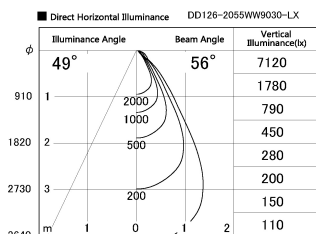

Item no. DD126-2055WW9030-LX

Series Name: Cledy versa L-G Antiglare
(DD126_AG-LX)

White Reflector

Installation	Recessed mount
Type	Cledy versa L-G Antiglare (DD126_AG-LX)
Fixture wattage	18.6W
Beam angle	55deg
Color Temp.	3000K
CRI	Ra>90
Luminous	1414 lm
Body	Die-castaluminumalloy
Body finish	N/A
Trim finish	White
Reflector finish	White
IP Rate	IP20
Light source	COB module
Input Voltage	AC220~240V
Dimming Type	Non-Dimmable
Certificate	CE,CCC
Cut Hole	125mm