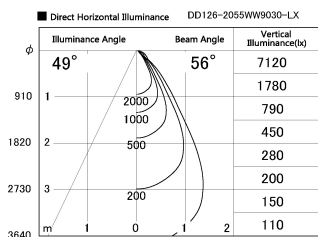

Item no. DD126-2055WW9030-LX

Series Name: Cledy versa L-G Antiglare
(DD126_AG-LX)

White Reflector

Installation	Recessed mount
Type	Cledy versa L-G Antiglare (DD126_AG-LX)
Fixture wattage	18.6W
Beam angle	55deg
Color Temp.	3000K
CRI	Ra>90
Luminous	1414 lm
Body	Die-castaluminumalloy
Body finish	N/A
Trim finish	White
Reflector finish	White
IP Rate	IP20
Light source	COB module
Input Voltage	AC220~240V
Dimming Type	Non-Dimmable
Certificate	CE,CCC
Cut Hole	125mm