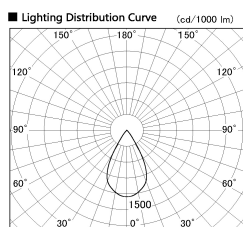

Item no. DD126-2055WW9030-LX

Series Name: Cledy versa L-G Antiglare
(DD126_AG-LX)

White Reflector

Installation	Recessed mount
Type	Cledy versa L-G Antiglare (DD126_AG-LX)
Fixture wattage	18.6W
Beam angle	55deg
Color Temp.	3000K
CRI	Ra>90
Luminous	1414 lm
Body	Die-castaluminumalloy
Body finish	N/A
Trim finish	White
Reflector finish	White
IP Rate	IP20
Light source	COB module
Input Voltage	AC220~240V
Dimming Type	Non-Dimmable
Certificate	CE,CCC
Cut Hole	125mm