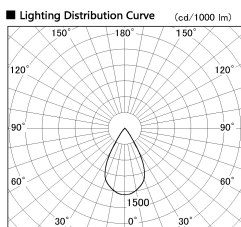

Item no. DD126-2055WW9030-LX

Series Name: Cledy versa L-G Antiglare
(DD126_AG-LX)

White Reflector

Installation	Recessed mount
Type	Cledy versa L-G Antiglare (DD126_AG-LX)
Fixture wattage	18.6W
Beam angle	55deg
Color Temp.	3000K
CRI	Ra>90
Luminous	1414 lm
Body	Die-castaluminumalloy
Body finish	N/A
Trim finish	White
Reflector finish	White
IP Rate	IP20
Light source	COB module
Input Voltage	AC220~240V
Dimming Type	Non-Dimmable
Certificate	CE,CCC
Cut Hole	125mm