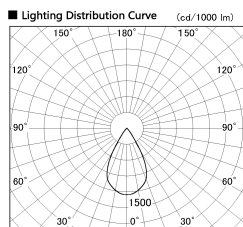

Item no. DD126-2055WW9030-LX

Series Name: Cledy versa L-G Antiglare
(DD126_AG-LX)

White Reflector

Installation	Recessed mount
Type	Cledy versa L-G Antiglare (DD126_AG-LX)
Fixture wattage	18.6W
Beam angle	55deg
Color Temp.	3000K
CRI	Ra>90
Luminous	1414 lm
Body	Die-castaluminumalloy
Body finish	N/A
Trim finish	White
Reflector finish	White
IP Rate	IP20
Light source	COB module
Input Voltage	AC220~240V
Dimming Type	Non-Dimmable
Certificate	CE,CCC
Cut Hole	125mm