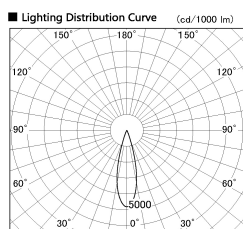

Item no. DD126-1425WW9030-LX

Series Name: Cledy versa L-G Antiglare
(DD126_AG-LX)

White Reflector

Installation	Recessed mount
Type	Cledy versa L-G Antiglare (DD126_AG-LX)
Fixture wattage	14W
Beam angle	26deg
Color Temp.	3000K
CRI	Ra>90
Luminous	1273 lm
Body	Die-castaluminumalloy
Body finish	N/A
Trim finish	White
Reflector finish	White
IP Rate	IP20
Light source	COB module
Input Voltage	AC220~240V
Dimming Type	Non-Dimmable
Certificate	CE,CCC
Cut Hole	100mm