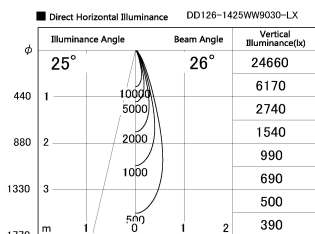

Item no. DD126-1425WW9030-LX

Series Name: Cledy versa L-G Antiglare
(DD126_AG-LX)

White Reflector

Installation	Recessed mount
Type	Cledy versa L-G Antiglare (DD126_AG-LX)
Fixture wattage	14W
Beam angle	26deg
Color Temp.	3000K
CRI	Ra>90
Luminous	1273 lm
Body	Die-castaluminumalloy
Body finish	N/A
Trim finish	White
Reflector finish	White
IP Rate	IP20
Light source	COB module
Input Voltage	AC220~240V
Dimming Type	Non-Dimmable
Certificate	CE,CCC
Cut Hole	100mm