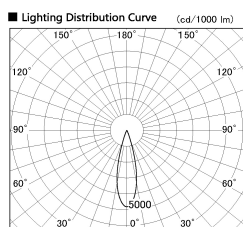

Item no. DD126-1425WW9030-LX

Series Name: Cledy versa L-G Antiglare
(DD126_AG-LX)

White Reflector

Direct Horizontal Illuminance DD126-1425WW9030-LX

Illuminance Angle	Beam Angle	Vertical Illuminance (lx)
25°	26°	24660
10000		6170
5000		2740
2000		1540
1000		990
500		690
250		500
125		390

Installation	Recessed mount
Type	Cledy versa L-G Antiglare (DD126_AG-LX)
Fixture wattage	14W
Beam angle	26deg
Color Temp.	3000K
CRI	Ra>90
Luminous	1273 lm
Body	Die-castaluminumalloy
Body finish	N/A
Trim finish	White
Reflector finish	White
IP Rate	IP20
Light source	COB module
Input Voltage	AC220~240V
Dimming Type	Non-Dimmable
Certificate	CE,CCC
Cut Hole	100mm