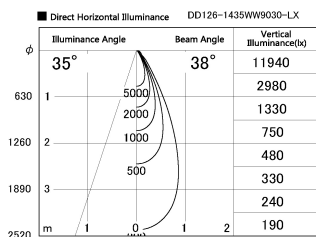

Item no. DD126-1435WW9030-LX

Series Name: Cledy versa L-G Antiglare
(DD126_AG-LX)

White Reflector

Installation	Recessed mount
Type	Cledy versa L-G Antiglare (DD126_AG-LX)
Fixture wattage	14W
Beam angle	38deg
Color Temp.	3000K
CRI	Ra>90
Luminous	1218 lm
Body	Die-cast aluminum alloy
Body finish	N/A
Trim finish	White
Reflector finish	White
IP Rate	IP20
Light source	COB module
Input Voltage	AC220~240V
Dimming Type	Non-Dimmable
Certificate	CE,CCC
Cut Hole	100mm