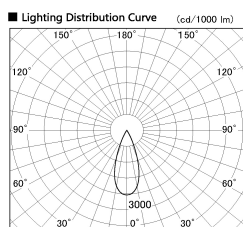

Item no. DD126-1435WW9030-LX

Series Name: Cledy versa L-G Antiglare
(DD126_AG-LX)

White Reflector

Installation	Recessed mount
Type	Cledy versa L-G Antiglare (DD126_AG-LX)
Fixture wattage	14W
Beam angle	38deg
Color Temp.	3000K
CRI	Ra>90
Luminous	1218 lm
Body	Die-castaluminumalloy
Body finish	N/A
Trim finish	White
Reflector finish	White
IP Rate	IP20
Light source	COB module
Input Voltage	AC220~240V
Dimming Type	Non-Dimmable
Certificate	CE,CCC
Cut Hole	100mm