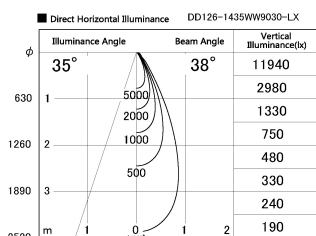

Item no. DD126-1435WW9030-LX

Series Name: Cledy versa L-G Antiglare
(DD126_AG-LX)

White Reflector

Installation	Recessed mount
Type	Cledy versa L-G Antiglare (DD126_AG-LX)
Fixture wattage	14W
Beam angle	38deg
Color Temp.	3000K
CRI	Ra>90
Luminous	1218 lm
Body	Die-castaluminumalloy
Body finish	N/A
Trim finish	White
Reflector finish	White
IP Rate	IP20
Light source	COB module
Input Voltage	AC220~240V
Dimming Type	Non-Dimmable
Certificate	CE,CCC
Cut Hole	100mm