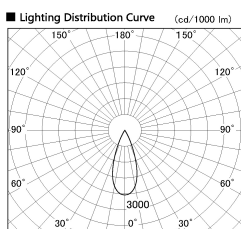

Item no. DD126-1435WW9030-LX

Series Name: Cledy versa L-G Antiglare
(DD126_AG-LX)

White Reflector

Installation	Recessed mount
Type	Cledy versa L-G Antiglare (DD126_AG-LX)
Fixture wattage	14W
Beam angle	38deg
Color Temp.	3000K
CRI	Ra>90
Luminous	1218 lm
Body	Die-cast aluminum alloy
Body finish	N/A
Trim finish	White
Reflector finish	White
IP Rate	IP20
Light source	COB module
Input Voltage	AC220~240V
Dimming Type	Non-Dimmable
Certificate	CE,CCC
Cut Hole	100mm