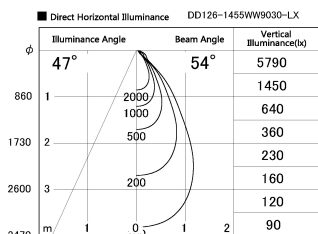

Item no. DD126-1455WW9030-LX

Series Name: Cledy versa L-G Antiglare  
(DD126\_AG-LX)

White Reflector

Installation	Recessed mount
Type	Cledy versa L-G Antiglare (DD126_AG-LX)
Fixture wattage	14W
Beam angle	48deg
Color Temp.	3000K
CRI	Ra>90
Luminous	1151 lm
Body	Die-castaluminumalloy
Body finish	N/A
Trim finish	White
Reflector finish	White
IP Rate	IP20
Light source	COB module
Input Voltage	AC220~240V
Dimming Type	Non-Dimmable
Certificate	CE,CCC
Cut Hole	100mm