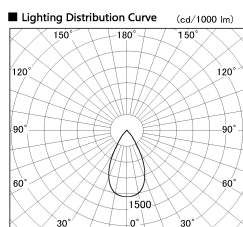

Item no. DD126-1455WW9030-LX

Series Name: Cledy versa L-G Antiglare  
(DD126\_AG-LX)

White Reflector

Installation	Recessed mount
Type	Cledy versa L-G Antiglare (DD126_AG-LX)
Fixture wattage	14W
Beam angle	48deg
Color Temp.	3000K
CRI	Ra>90
Luminous	1151 lm
Body	Die-castaluminumalloy
Body finish	N/A
Trim finish	White
Reflector finish	White
IP Rate	IP20
Light source	COB module
Input Voltage	AC220~240V
Dimming Type	Non-Dimmable
Certificate	CE,CCC
Cut Hole	100mm