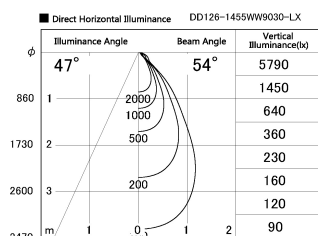

Item no. DD126-1455WW9030-LX

Series Name: Cledy versa L-G Antiglare  
(DD126\_AG-LX)

White Reflector

Installation	Recessed mount
Type	Cledy versa L-G Antiglare (DD126_AG-LX)
Fixture wattage	14W
Beam angle	48deg
Color Temp.	3000K
CRI	Ra>90
Luminous	1151 lm
Body	Die-castaluminumalloy
Body finish	N/A
Trim finish	White
Reflector finish	White
IP Rate	IP20
Light source	COB module
Input Voltage	AC220~240V
Dimming Type	Non-Dimmable
Certificate	CE,CCC
Cut Hole	100mm