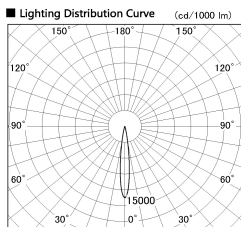

Item no. DD126-0815WW9030-LX

Series Name: Cledy versa L-G Antiglare
(DD126_AG-LX)

White Reflector

■ Direct Horizontal Illuminance DD126-0815WW9030-LX

Illuminance Angle	Beam Angle	Vertical Illuminance (lx)
13°	14°	32390
		8100
		3600
		2020
		1300
		900
		660
		510

Installation	Recessed mount
Type	Cledy versa L-G Antiglare (DD126_AG-LX)
Fixture wattage	7.4W
Beam angle	14deg
Color Temp.	3000K
CRI	Ra>90
Luminous	596 lm
Body	Die-castaluminumalloy
Body finish	N/A
Trim finish	White
Reflector finish	White
IP Rate	IP20
Light source	COB module
Input Voltage	AC220~240V
Dimming Type	Non-Dimmable
Certificate	CE,CCC
Cut Hole	100mm