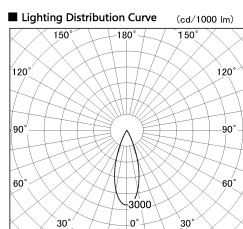

Item no. DD126-0835WW9030-LX

Series Name: Cledy versa L-G Antiglare
(DD126_AG-LX)

White Reflector

Installation	Recessed mount
Type	Cledy versa L-G Antiglare (DD126_AG-LX)
Fixture wattage	7.4W
Beam angle	34deg
Color Temp.	3000K
CRI	Ra>90
Luminous	622 lm
Body	Die-castaluminumalloy
Body finish	N/A
Trim finish	White
Reflector finish	White
IP Rate	IP20
Light source	COB module
Input Voltage	AC220~240V
Dimming Type	Non-Dimmable
Certificate	CE,CCC
Cut Hole	100mm