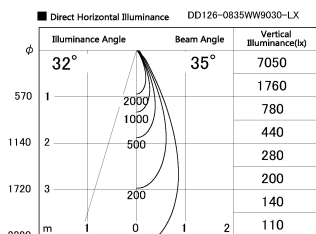

Item no. DD126-0835WW9030-LX

Series Name: Cledy versa L-G Antiglare
(DD126_AG-LX)

White Reflector

Installation	Recessed mount
Type	Cledy versa L-G Antiglare (DD126_AG-LX)
Fixture wattage	7.4W
Beam angle	34deg
Color Temp.	3000K
CRI	Ra>90
Luminous	622 lm
Body	Die-castaluminumalloy
Body finish	N/A
Trim finish	White
Reflector finish	White
IP Rate	IP20
Light source	COB module
Input Voltage	AC220~240V
Dimming Type	Non-Dimmable
Certificate	CE,CCC
Cut Hole	100mm