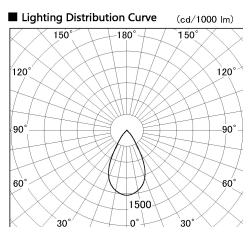

Item no. DD126-0855WW9030-LX

Series Name: Cledy versa L-G Antiglare  
(DD126\_AG-LX)

White Reflector

|                  |  |
|------------------|--|
| Installation     | Recessed mount                             |
| Type             | Cledy versa L-G Antiglare<br>(DD126_AG-LX) |
| Fixture wattage  | 7.4W                                       |
| Beam angle       | 48deg                                      |
| Color Temp.      | 3000K                                      |
| CRI              | Ra>90                                      |
| Luminous         | 584 lm                                     |
| Body             | Die-cast aluminum alloy                    |
| Body finish      | N/A  |
| Trim finish      | White                                      |
| Reflector finish | White                                      |
| IP Rate          | IP20                                       |
| Light source     | COB module                                 |
| Input Voltage    | AC220~240V                                 |
| Dimming Type     | Non-Dimmable                               |
| Certificate      | CE,CCC                                     |
| Cut Hole         | 100mm                                      |