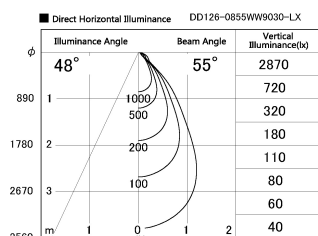

Item no. DD126-0855WW9030-LX

Series Name: Cledy versa L-G Antiglare  
(DD126\_AG-LX)

White Reflector

|                  |  |
|------------------|--|
| Installation     | Recessed mount                             |
| Type             | Cledy versa L-G Antiglare<br>(DD126_AG-LX) |
| Fixture wattage  | 7.4W                                       |
| Beam angle       | 48deg                                      |
| Color Temp.      | 3000K                                      |
| CRI              | Ra>90                                      |
| Luminous         | 584 lm                                     |
| Body             | Die-cast aluminum alloy                    |
| Body finish      | N/A  |
| Trim finish      | White                                      |
| Reflector finish | White                                      |
| IP Rate          | IP20                                       |
| Light source     | COB module                                 |
| Input Voltage    | AC220~240V                                 |
| Dimming Type     | Non-Dimmable                               |
| Certificate      | CE,CCC                                     |
| Cut Hole         | 100mm                                      |