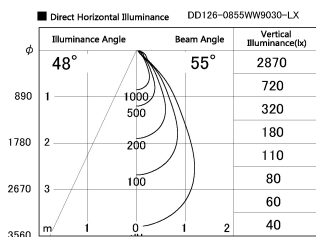

Item no. DD126-0855WW9030-LX

Series Name: Cledy versa L-G Antiglare  
(DD126\_AG-LX)

White Reflector

Installation	Recessed mount
Type	Cledy versa L-G Antiglare (DD126_AG-LX)
Fixture wattage	7.4W
Beam angle	48deg
Color Temp.	3000K
CRI	Ra>90
Luminous	584 lm
Body	Die-castaluminumalloy
Body finish	N/A
Trim finish	White
Reflector finish	White
IP Rate	IP20
Light source	COB module
Input Voltage	AC220~240V
Dimming Type	Non-Dimmable
Certificate	CE,CCC
Cut Hole	100mm