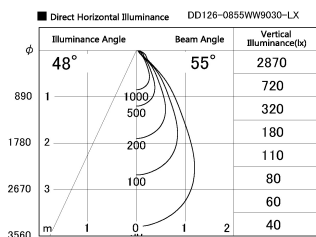

Item no. DD126-0855WW9030-LX

Series Name: Cledy versa L-G Antiglare
(DD126_AG-LX)

White Reflector

Installation	Recessed mount
Type	Cledy versa L-G Antiglare (DD126_AG-LX)
Fixture wattage	7.4W
Beam angle	48deg
Color Temp.	3000K
CRI	Ra>90
Luminous	584 lm
Body	Die-castaluminumalloy
Body finish	N/A
Trim finish	White
Reflector finish	White
IP Rate	IP20
Light source	COB module
Input Voltage	AC220~240V
Dimming Type	Non-Dimmable
Certificate	CE,CCC
Cut Hole	100mm