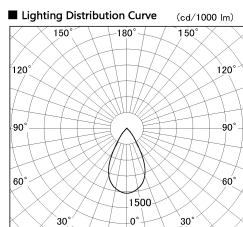

Item no. DD126-0855WW9030-LX

Series Name: Cledy versa L-G Antiglare
(DD126_AG-LX)

White Reflector

Installation	Recessed mount
Type	Cledy versa L-G Antiglare (DD126_AG-LX)
Fixture wattage	7.4W
Beam angle	48deg
Color Temp.	3000K
CRI	Ra>90
Luminous	584 lm
Body	Die-castaluminumalloy
Body finish	N/A
Trim finish	White
Reflector finish	White
IP Rate	IP20
Light source	COB module
Input Voltage	AC220~240V
Dimming Type	Non-Dimmable
Certificate	CE,CCC
Cut Hole	100mm