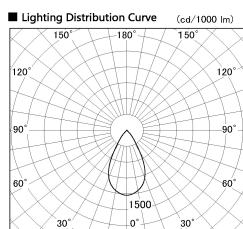

Item no. DD126-0855WW9030-LX

Series Name: Cledy versa L-G Antiglare  
(DD126\_AG-LX)

White Reflector

Installation	Recessed mount
Type	Cledy versa L-G Antiglare (DD126_AG-LX)
Fixture wattage	7.4W
Beam angle	48deg
Color Temp.	3000K
CRI	Ra>90
Luminous	584 lm
Body	Die-castaluminumalloy
Body finish	N/A
Trim finish	White
Reflector finish	White
IP Rate	IP20
Light source	COB module
Input Voltage	AC220~240V
Dimming Type	Non-Dimmable
Certificate	CE,CCC
Cut Hole	100mm