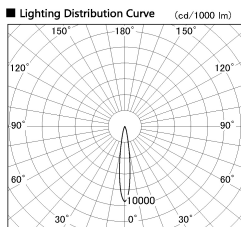

Item no. DD126-4015WW9035-LX

Series Name: Cledy versa L-G Antiglare  
(DD126\_AG-LX)

White Reflector

■ Direct Horizontal Illuminance DD126-4015WW9035-LX

φ	Illuminance Angle	Beam Angle	Vertical Illuminance (lx)
240	14°	15°	125750
1	50000		31440
	20000		13970
490	10000		7860
2	5000		5030
730			3490
3			2570
980	m	1 0 1 2	1960

Installation	Recessed mount
Type	Cledy versa L-G Antiglare (DD126_AG-LX)
Fixture wattage	38.5W
Beam angle	15deg
Color Temp.	3500K
CRI	Ra>90
Luminous	3295 lm
Body	Die-cast aluminum alloy
Body finish	N/A
Trim finish	White
Reflector finish	White
IP Rate	IP20
Light source	COB module
Input Voltage	AC220~240V
Dimming Type	Non-Dimmable
Certificate	CE,CCC
Cut Hole	150mm