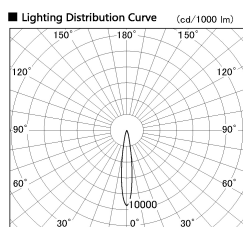

Item no. DD126-4015WW9035-LX

Series Name: Cledy versa L-G Antiglare
(DD126_AG-LX)

White Reflector

■ Direct Horizontal Illuminance DD126-4015WW9035-LX

φ	Illuminance Angle	Beam Angle	Vertical Illuminance (lx)
240	14°	15°	125750
1			31440
			13970
490			7860
2			5030
730			3490
3			2570
980	m	1 0 1 2	1960

Installation	Recessed mount
Type	Cledy versa L-G Antiglare (DD126_AG-LX)
Fixture wattage	38.5W
Beam angle	15deg
Color Temp.	3500K
CRI	Ra>90
Luminous	3295 lm
Body	Die-castaluminumalloy
Body finish	N/A
Trim finish	White
Reflector finish	White
IP Rate	IP20
Light source	COB module
Input Voltage	AC220~240V
Dimming Type	Non-Dimmable
Certificate	CE,CCC
Cut Hole	150mm