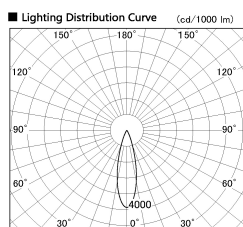

Item no. DD126-4025WW9035-LX

Series Name: Cledy versa L-G Antiglare
(DD126_AG-LX)

White Reflector

■ Direct Horizontal Illuminance DD126-4025WW9035-LX

φ	Illuminance Angle	Beam Angle	Vertical Illuminance (lx)
440	25°	27°	56240
1330			14060
1770			6250
			3510
			2250
			1560
			1150
			880

Installation	Recessed mount
Type	Cledy versa L-G Antiglare (DD126_AG-LX)
Fixture wattage	38.5W
Beam angle	27deg
Color Temp.	3500K
CRI	Ra>90
Luminous	3598 lm
Body	Die-castaluminumalloy
Body finish	N/A
Trim finish	White
Reflector finish	White
IP Rate	IP20
Light source	COB module
Input Voltage	AC220~240V
Dimming Type	Non-Dimmable
Certificate	CE,CCC
Cut Hole	150mm