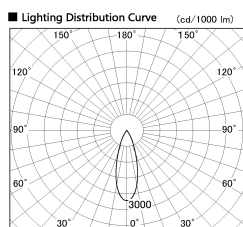

Item no. DD126-4035WW9035-LX

Series Name: Cledy versa L-G Antiglare
(DD126_AG-LX)

White Reflector

| | |
|------------------|--|
| Installation | Recessed mount |
| Type | Cledy versa L-G Antiglare (DD126_AG-LX) |
| Fixture wattage | 38.5W |
| Beam angle | 32deg |
| Color Temp. | 3500K |
| CRI | Ra>90 |
| Luminous | 3551 lm |
| Body | Die-cast aluminum alloy |
| Body finish | N/A |
| Trim finish | White |
| Reflector finish | White |
| IP Rate | IP20 |
| Light source | COB module |
| Input Voltage | AC220~240V |
| Dimming Type | Non-Dimmable |
| Certificate | CE,CCC |
| Cut Hole | 150mm |