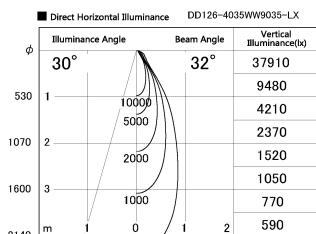

Item no. DD126-4035WW9035-LX

Series Name: Cledy versa L-G Antiglare
(DD126_AG-LX)

White Reflector

| | |
|------------------|--|
| Installation | Recessed mount |
| Type | Cledy versa L-G Antiglare (DD126_AG-LX) |
| Fixture wattage | 38.5W |
| Beam angle | 32deg |
| Color Temp. | 3500K |
| CRI | Ra>90 |
| Luminous | 3551 lm |
| Body | Die-cast aluminum alloy |
| Body finish | N/A |
| Trim finish | White |
| Reflector finish | White |
| IP Rate | IP20 |
| Light source | COB module |
| Input Voltage | AC220~240V |
| Dimming Type | Non-Dimmable |
| Certificate | CE,CCC |
| Cut Hole | 150mm |