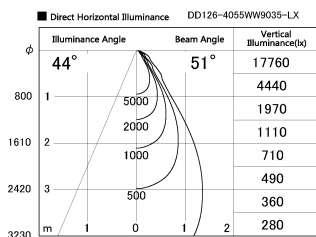

Item no. DD126-4055WW9035-LX

Series Name: Cledy versa L-G Antiglare
(DD126_AG-LX)

White Reflector

Installation	Recessed mount
Type	Cledy versa L-G Antiglare (DD126_AG-LX)
Fixture wattage	38.5W
Beam angle	51deg
Color Temp.	3500K
CRI	Ra>90
Luminous	3098 lm
Body	Die-cast aluminum alloy
Body finish	N/A
Trim finish	White
Reflector finish	White
IP Rate	IP20
Light source	COB module
Input Voltage	AC220~240V
Dimming Type	Non-Dimmable
Certificate	CE,CCC
Cut Hole	150mm