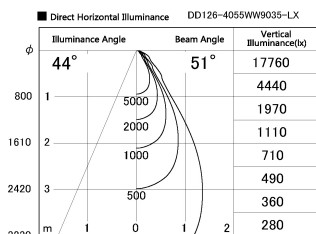

Item no. DD126-4055WW9035-LX

Series Name: Cledy versa L-G Antiglare
(DD126_AG-LX)

White Reflector

Installation	Recessed mount
Type	Cledy versa L-G Antiglare (DD126_AG-LX)
Fixture wattage	38.5W
Beam angle	51deg
Color Temp.	3500K
CRI	Ra>90
Luminous	3098 lm
Body	Die-cast aluminum alloy
Body finish	N/A
Trim finish	White
Reflector finish	White
IP Rate	IP20
Light source	COB module
Input Voltage	AC220~240V
Dimming Type	Non-Dimmable
Certificate	CE,CCC
Cut Hole	150mm