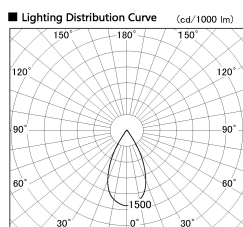

Item no. DD126-4055WW9035-LX

Series Name: Cledy versa L-G Antiglare
(DD126_AG-LX)

White Reflector

Installation	Recessed mount
Type	Cledy versa L-G Antiglare (DD126_AG-LX)
Fixture wattage	38.5W
Beam angle	51deg
Color Temp.	3500K
CRI	Ra>90
Luminous	3098 lm
Body	Die-cast aluminum alloy
Body finish	N/A
Trim finish	White
Reflector finish	White
IP Rate	IP20
Light source	COB module
Input Voltage	AC220~240V
Dimming Type	Non-Dimmable
Certificate	CE,CCC
Cut Hole	150mm