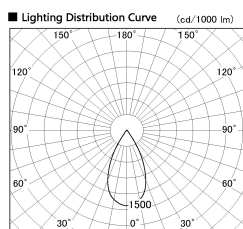

Item no. DD126-4055WW9035-LX

Series Name: Cledy versa L-G Antiglare
(DD126_AG-LX)

White Reflector

Installation	Recessed mount
Type	Cledy versa L-G Antiglare (DD126_AG-LX)
Fixture wattage	38.5W
Beam angle	51deg
Color Temp.	3500K
CRI	Ra>90
Luminous	3098 lm
Body	Die-cast aluminum alloy
Body finish	N/A
Trim finish	White
Reflector finish	White
IP Rate	IP20
Light source	COB module
Input Voltage	AC220~240V
Dimming Type	Non-Dimmable
Certificate	CE,CCC
Cut Hole	150mm