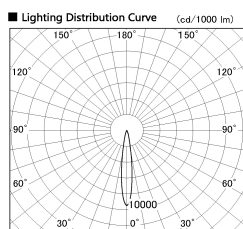

Item no. DD126-3715WW9035-LX

Series Name: Cledy versa L-G Antiglare
(DD126_AG-LX)

White Reflector

■ Direct Horizontal Illuminance DD126-3715WW9035-LX

φ	Illuminance Angle	Beam Angle	Vertical Illuminance (lx)
120	14°	15°	120110
90			30030
60			13350
30			7510
0			4800
			3340
			2450
			1880

Installation	Recessed mount
Type	Cledy versa L-G Antiglare (DD126_AG-LX)
Fixture wattage	35.5W
Beam angle	15deg
Color Temp.	3500K
CRI	Ra>90
Luminous	3147 lm
Body	Die-castaluminumalloy
Body finish	N/A
Trim finish	White
Reflector finish	White
IP Rate	IP20
Light source	COB module
Input Voltage	AC220~240V
Dimming Type	Non-Dimmable
Certificate	CE,CCC
Cut Hole	150mm