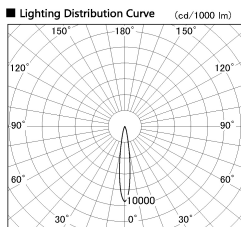

Item no. DD126-3715WW9035-LX

Series Name: Cledy versa L-G Antiglare
(DD126_AG-LX)

White Reflector

■ Direct Horizontal Illuminance DD126-3715WW9035-LX

φ	Illuminance Angle	Beam Angle	Vertical Illuminance (lx)
120	14°	15°	120110
240	50000		30030
480	20000		13350
730	10000		7510
980	5000		4800
			3340
			2450
			1880

Installation	Recessed mount
Type	Cledy versa L-G Antiglare (DD126_AG-LX)
Fixture wattage	35.5W
Beam angle	15deg
Color Temp.	3500K
CRI	Ra>90
Luminous	3147 lm
Body	Die-castaluminumalloy
Body finish	N/A
Trim finish	White
Reflector finish	White
IP Rate	IP20
Light source	COB module
Input Voltage	AC220~240V
Dimming Type	Non-Dimmable
Certificate	CE,CCC
Cut Hole	150mm