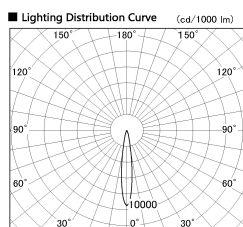

Item no. DD126-3715WW9035-LX

Series Name: Cledy versa L-G Antiglare
(DD126_AG-LX)

White Reflector

■ Direct Horizontal Illuminance DD126-3715WW9035-LX

φ	Illuminance Angle	Beam Angle	Vertical Illuminance (lx)
14°		15°	120110
240	50000		30030
1	20000		13350
490	10000		7510
2			4800
730	5000		3340
3			2450
980			1880

Installation	Recessed mount
Type	Cledy versa L-G Antiglare (DD126_AG-LX)
Fixture wattage	35.5W
Beam angle	15deg
Color Temp.	3500K
CRI	Ra>90
Luminous	3147 lm
Body	Die-castaluminumalloy
Body finish	N/A
Trim finish	White
Reflector finish	White
IP Rate	IP20
Light source	COB module
Input Voltage	AC220~240V
Dimming Type	Non-Dimmable
Certificate	CE,CCC
Cut Hole	150mm