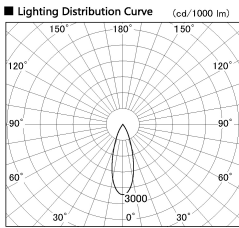

Item no. DD126-3735WW9035-LX

Series Name: Cledy versa L-G Antiglare  
(DD126\_AG-LX)

White Reflector

■ Direct Horizontal Illuminance DD126-3735WW9035-LX

φ	Illuminance Angle	Beam Angle	Vertical Illuminance (lx)
30°	30°	32°	36080
530	10000		9020
1070	5000		4010
1600	2000		2250
2140	1000		1440
			1000
			740
			560

Installation	Recessed mount
Type	Cledy versa L-G Antiglare (DD126_AG-LX)
Fixture wattage	35.5W
Beam angle	32deg
Color Temp.	3500K
CRI	Ra>90
Luminous	3379 lm
Body	Die-castaluminumalloy
Body finish	N/A
Trim finish	White
Reflector finish	White
IP Rate	IP20
Light source	COB module
Input Voltage	AC220~240V
Dimming Type	Non-Dimmable
Certificate	CE,CCC
Cut Hole	150mm