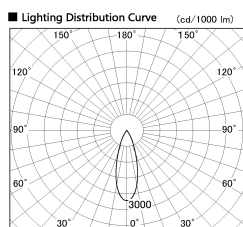

Item no. DD126-3735WW9035-LX

Series Name: Cledy versa L-G Antiglare
(DD126_AG-LX)

White Reflector

■ Direct Horizontal Illuminance DD126-3735WW9035-LX

φ	Illuminance Angle	Beam Angle	Vertical Illuminance (lx)
30°		32°	36080
530	10000		9020
1070	5000		4010
1600	2000		2250
2140	1000		1440
			1000
			740
			560

Installation	Recessed mount
Type	Cledy versa L-G Antiglare (DD126_AG-LX)
Fixture wattage	35.5W
Beam angle	32deg
Color Temp.	3500K
CRI	Ra>90
Luminous	3379 lm
Body	Die-castaluminumalloy
Body finish	N/A
Trim finish	White
Reflector finish	White
IP Rate	IP20
Light source	COB module
Input Voltage	AC220~240V
Dimming Type	Non-Dimmable
Certificate	CE,CCC
Cut Hole	150mm