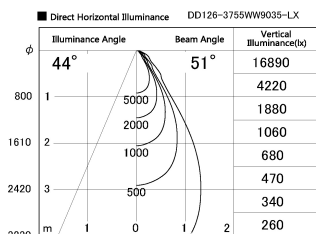

Item no. DD126-3755WW9035-LX

Series Name: Cledy versa L-G Antiglare
(DD126_AG-LX)

White Reflector

| | |
|------------------|--|
| Installation | Recessed mount |
| Type | Cledy versa L-G Antiglare (DD126_AG-LX) |
| Fixture wattage | 35.5W |
| Beam angle | 51deg |
| Color Temp. | 3500K |
| CRI | Ra>90 |
| Luminous | 2947 lm |
| Body | Die-castaluminumalloy |
| Body finish | N/A |
| Trim finish | White |
| Reflector finish | White |
| IP Rate | IP20 |
| Light source | COB module |
| Input Voltage | AC220~240V |
| Dimming Type | Non-Dimmable |
| Certificate | CE,CCC |
| Cut Hole | 150mm |