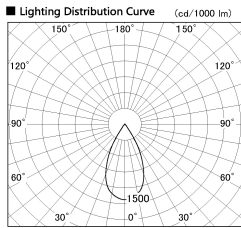

Item no. DD126-3755WW9035-LX

Series Name: Cledy versa L-G Antiglare
(DD126_AG-LX)

White Reflector

■ Direct Horizontal Illuminance DD126-3755WW9035-LX

φ	Illuminance Angle	Beam Angle	Vertical Illuminance (lx)
800	44°	51°	16890
1610			4220
2420			1880
3230			1060
			680
			470
			340
			260

Installation	Recessed mount
Type	Cledy versa L-G Antiglare (DD126_AG-LX)
Fixture wattage	35.5W
Beam angle	51deg
Color Temp.	3500K
CRI	Ra>90
Luminous	2947 lm
Body	Die-cast aluminum alloy
Body finish	N/A
Trim finish	White
Reflector finish	White
IP Rate	IP20
Light source	COB module
Input Voltage	AC220~240V
Dimming Type	Non-Dimmable
Certificate	CE,CCC
Cut Hole	150mm