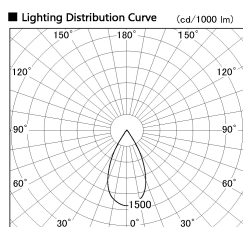

Item no. DD126-3755WW9035-LX

Series Name: Cledy versa L-G Antiglare
(DD126_AG-LX)

White Reflector

| | |
|------------------|--|
| Installation | Recessed mount |
| Type | Cledy versa L-G Antiglare (DD126_AG-LX) |
| Fixture wattage | 35.5W |
| Beam angle | 51deg |
| Color Temp. | 3500K |
| CRI | Ra>90 |
| Luminous | 2947 lm |
| Body | Die-castaluminumalloy |
| Body finish | N/A |
| Trim finish | White |
| Reflector finish | White |
| IP Rate | IP20 |
| Light source | COB module |
| Input Voltage | AC220~240V |
| Dimming Type | Non-Dimmable |
| Certificate | CE,CCC |
| Cut Hole | 150mm |