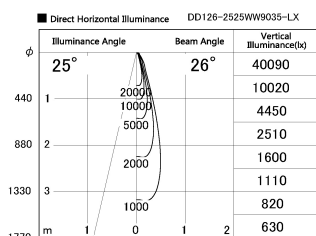

Item no. DD126-2525WW9035-LX

Series Name: Cledy versa L-G Antiglare
(DD126_AG-LX)

White Reflector

Installation	Recessed mount
Type	Cledy versa L-G Antiglare (DD126_AG-LX)
Fixture wattage	24W
Beam angle	25deg
Color Temp.	3500K
CRI	Ra>90
Luminous	1996 lm
Body	Die-cast aluminum alloy
Body finish	N/A
Trim finish	White
Reflector finish	White
IP Rate	IP20
Light source	COB module
Input Voltage	AC220~240V
Dimming Type	Non-Dimmable
Certificate	CE,CCC
Cut Hole	125mm