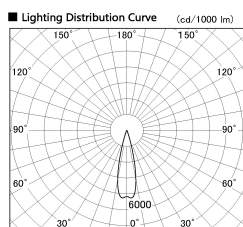

Item no. DD126-2525WW9035-LX

Series Name: Cledy versa L-G Antiglare
(DD126_AG-LX)

White Reflector

Installation	Recessed mount
Type	Cledy versa L-G Antiglare (DD126_AG-LX)
Fixture wattage	24W
Beam angle	25deg
Color Temp.	3500K
CRI	Ra>90
Luminous	1996 lm
Body	Die-cast aluminum alloy
Body finish	N/A
Trim finish	White
Reflector finish	White
IP Rate	IP20
Light source	COB module
Input Voltage	AC220~240V
Dimming Type	Non-Dimmable
Certificate	CE,CCC
Cut Hole	125mm