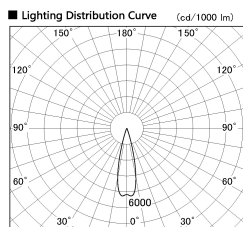

Item no. DD126-2525WW9035-LX

Series Name: Cledy versa L-G Antiglare
(DD126_AG-LX)

White Reflector

■ Direct Horizontal Illuminance DD126-2525WW9035-LX

φ	Illuminance Angle	Beam Angle	Vertical Illuminance (lx)
440	25°	26°	40090
880			10020
1330			4450
1770			2510
			1600
			1110
			820
			630

Installation	Recessed mount
Type	Cledy versa L-G Antiglare (DD126_AG-LX)
Fixture wattage	24W
Beam angle	25deg
Color Temp.	3500K
CRI	Ra>90
Luminous	1996 lm
Body	Die-castaluminumalloy
Body finish	N/A
Trim finish	White
Reflector finish	White
IP Rate	IP20
Light source	COB module
Input Voltage	AC220~240V
Dimming Type	Non-Dimmable
Certificate	CE,CCC
Cut Hole	125mm