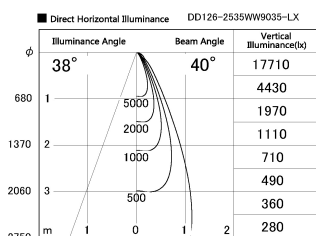

Item no. DD126-2535WW9035-LX

Series Name: Cledy versa L-G Antiglare
(DD126_AG-LX)

White Reflector

Installation	Recessed mount
Type	Cledy versa L-G Antiglare (DD126_AG-LX)
Fixture wattage	24W
Beam angle	38deg
Color Temp.	3500K
CRI	Ra>90
Luminous	2031 lm
Body	Die-cast aluminum alloy
Body finish	N/A
Trim finish	White
Reflector finish	White
IP Rate	IP20
Light source	COB module
Input Voltage	AC220~240V
Dimming Type	Non-Dimmable
Certificate	CE,CCC
Cut Hole	125mm