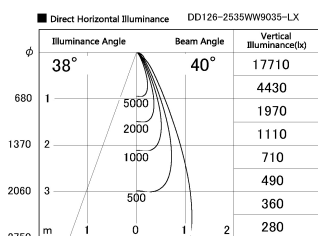

Item no. DD126-2535WW9035-LX

Series Name: Cledy versa L-G Antiglare
(DD126_AG-LX)

White Reflector

Installation	Recessed mount
Type	Cledy versa L-G Antiglare (DD126_AG-LX)
Fixture wattage	24W
Beam angle	38deg
Color Temp.	3500K
CRI	Ra>90
Luminous	2031 lm
Body	Die-cast aluminum alloy
Body finish	N/A
Trim finish	White
Reflector finish	White
IP Rate	IP20
Light source	COB module
Input Voltage	AC220~240V
Dimming Type	Non-Dimmable
Certificate	CE,CCC
Cut Hole	125mm