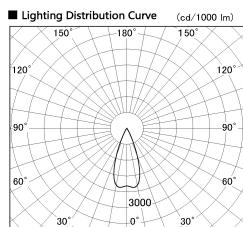

Item no. DD126-2535WW9035-LX

Series Name: Cledy versa L-G Antiglare
(DD126_AG-LX)

White Reflector

Installation	Recessed mount
Type	Cledy versa L-G Antiglare (DD126_AG-LX)
Fixture wattage	24W
Beam angle	38deg
Color Temp.	3500K
CRI	Ra>90
Luminous	2031 lm
Body	Die-castaluminumalloy
Body finish	N/A
Trim finish	White
Reflector finish	White
IP Rate	IP20
Light source	COB module
Input Voltage	AC220~240V
Dimming Type	Non-Dimmable
Certificate	CE,CCC
Cut Hole	125mm