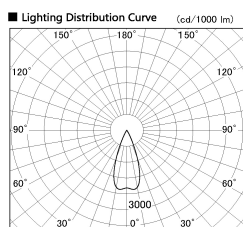

Item no. DD126-2535WW9035-LX

Series Name: Cledy versa L-G Antiglare
(DD126_AG-LX)

White Reflector

Installation	Recessed mount
Type	Cledy versa L-G Antiglare (DD126_AG-LX)
Fixture wattage	24W
Beam angle	38deg
Color Temp.	3500K
CRI	Ra>90
Luminous	2031 lm
Body	Die-cast aluminum alloy
Body finish	N/A
Trim finish	White
Reflector finish	White
IP Rate	IP20
Light source	COB module
Input Voltage	AC220~240V
Dimming Type	Non-Dimmable
Certificate	CE,CCC
Cut Hole	125mm