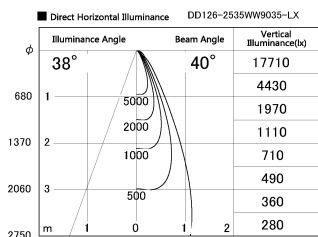

Item no. DD126-2535WW9035-LX

Series Name: Cledy versa L-G Antiglare
(DD126_AG-LX)

White Reflector

Installation	Recessed mount
Type	Cledy versa L-G Antiglare (DD126_AG-LX)
Fixture wattage	24W
Beam angle	38deg
Color Temp.	3500K
CRI	Ra>90
Luminous	2031 lm
Body	Die-castaluminumalloy
Body finish	N/A
Trim finish	White
Reflector finish	White
IP Rate	IP20
Light source	COB module
Input Voltage	AC220~240V
Dimming Type	Non-Dimmable
Certificate	CE,CCC
Cut Hole	125mm