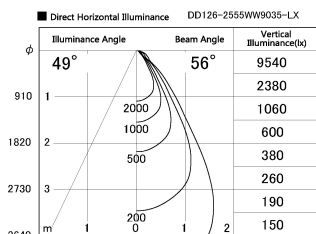

Item no. DD126-2555WW9035-LX

Series Name: Cledy versa L-G Antiglare
(DD126_AG-LX)

White Reflector

Installation	Recessed mount
Type	Cledy versa L-G Antiglare (DD126_AG-LX)
Fixture wattage	24W
Beam angle	55deg
Color Temp.	3500K
CRI	Ra>90
Luminous	1894 lm
Body	Die-cast aluminum alloy
Body finish	N/A
Trim finish	White
Reflector finish	White
IP Rate	IP20
Light source	COB module
Input Voltage	AC220~240V
Dimming Type	Non-Dimmable
Certificate	CE,CCC
Cut Hole	125mm