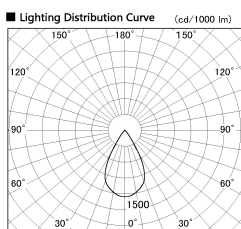

Item no. DD126-2555WW9035-LX

Series Name: Cledy versa L-G Antiglare
(DD126_AG-LX)

White Reflector

Installation	Recessed mount
Type	Cledy versa L-G Antiglare (DD126_AG-LX)
Fixture wattage	24W
Beam angle	55deg
Color Temp.	3500K
CRI	Ra>90
Luminous	1894 lm
Body	Die-cast aluminum alloy
Body finish	N/A
Trim finish	White
Reflector finish	White
IP Rate	IP20
Light source	COB module
Input Voltage	AC220~240V
Dimming Type	Non-Dimmable
Certificate	CE,CCC
Cut Hole	125mm