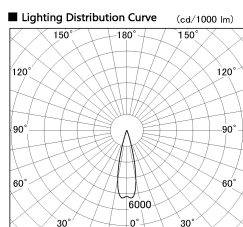

Item no. DD126-2025WW9035-LX

Series Name: Cledy versa L-G Antiglare
(DD126_AG-LX)

White Reflector

■ Direct Horizontal Illuminance DD126-2025WW9035-LX

Illuminance Angle	Beam Angle	Vertical Illuminance (lx)
25°	26°	31130
		7780
		3460
		1950
		1250
		860
		640
		490

Installation	Recessed mount
Type	Cledy versa L-G Antiglare (DD126_AG-LX)
Fixture wattage	18.6W
Beam angle	25deg
Color Temp.	3500K
CRI	Ra>90
Luminous	1550 lm
Body	Die-castaluminumalloy
Body finish	N/A
Trim finish	White
Reflector finish	White
IP Rate	IP20
Light source	COB module
Input Voltage	AC220~240V
Dimming Type	Non-Dimmable
Certificate	CE,CCC
Cut Hole	125mm