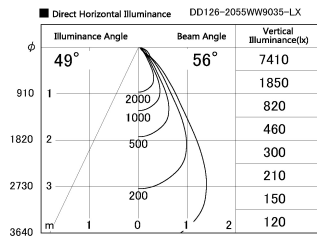

Item no. DD126-2055WW9035-LX

Series Name: Cledy versa L-G Antiglare  
(DD126\_AG-LX)

White Reflector

Installation	Recessed mount
Type	Cledy versa L-G Antiglare (DD126_AG-LX)
Fixture wattage	18.6W
Beam angle	55deg
Color Temp.	3500K
CRI	Ra>90
Luminous	1471 lm
Body	Die-cast aluminum alloy
Body finish	N/A
Trim finish	White
Reflector finish	White
IP Rate	IP20
Light source	COB module
Input Voltage	AC220~240V
Dimming Type	Non-Dimmable
Certificate	CE,CCC
Cut Hole	125mm