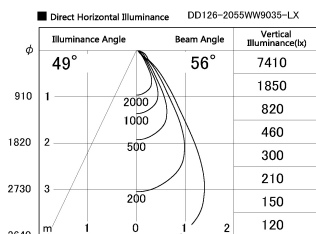

Item no. DD126-2055WW9035-LX

Series Name: Cledy versa L-G Antiglare
(DD126_AG-LX)

White Reflector

Installation	Recessed mount
Type	Cledy versa L-G Antiglare (DD126_AG-LX)
Fixture wattage	18.6W
Beam angle	55deg
Color Temp.	3500K
CRI	Ra>90
Luminous	1471 lm
Body	Die-castaluminumalloy
Body finish	N/A
Trim finish	White
Reflector finish	White
IP Rate	IP20
Light source	COB module
Input Voltage	AC220~240V
Dimming Type	Non-Dimmable
Certificate	CE,CCC
Cut Hole	125mm