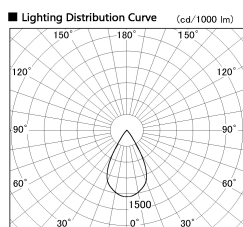

Item no. DD126-2055WW9035-LX

Series Name: Cledy versa L-G Antiglare
(DD126_AG-LX)

White Reflector

Installation	Recessed mount
Type	Cledy versa L-G Antiglare (DD126_AG-LX)
Fixture wattage	18.6W
Beam angle	55deg
Color Temp.	3500K
CRI	Ra>90
Luminous	1471 lm
Body	Die-castaluminumalloy
Body finish	N/A
Trim finish	White
Reflector finish	White
IP Rate	IP20
Light source	COB module
Input Voltage	AC220~240V
Dimming Type	Non-Dimmable
Certificate	CE,CCC
Cut Hole	125mm