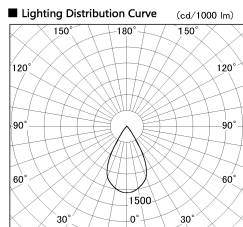

Item no. DD126-2055WW9035-LX

Series Name: Cledy versa L-G Antiglare  
(DD126\_AG-LX)

White Reflector

Installation	Recessed mount
Type	Cledy versa L-G Antiglare (DD126_AG-LX)
Fixture wattage	18.6W
Beam angle	55deg
Color Temp.	3500K
CRI	Ra>90
Luminous	1471 lm
Body	Die-cast aluminum alloy
Body finish	N/A
Trim finish	White
Reflector finish	White
IP Rate	IP20
Light source	COB module
Input Voltage	AC220~240V
Dimming Type	Non-Dimmable
Certificate	CE,CCC
Cut Hole	125mm