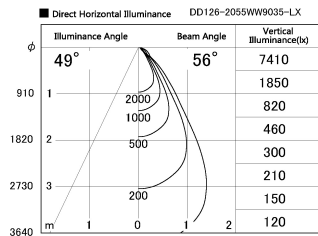

Item no. DD126-2055WW9035-LX

Series Name: Cledy versa L-G Antiglare
(DD126_AG-LX)

White Reflector

Installation	Recessed mount
Type	Cledy versa L-G Antiglare (DD126_AG-LX)
Fixture wattage	18.6W
Beam angle	55deg
Color Temp.	3500K
CRI	Ra>90
Luminous	1471 lm
Body	Die-castaluminumalloy
Body finish	N/A
Trim finish	White
Reflector finish	White
IP Rate	IP20
Light source	COB module
Input Voltage	AC220~240V
Dimming Type	Non-Dimmable
Certificate	CE,CCC
Cut Hole	125mm