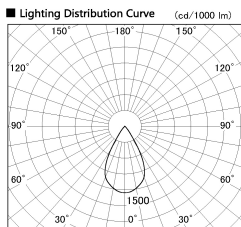

Item no. DD126-2055WW9035-LX

Series Name: Cledy versa L-G Antiglare
(DD126_AG-LX)

White Reflector

Installation	Recessed mount
Type	Cledy versa L-G Antiglare (DD126_AG-LX)
Fixture wattage	18.6W
Beam angle	55deg
Color Temp.	3500K
CRI	Ra>90
Luminous	1471 lm
Body	Die-castaluminumalloy
Body finish	N/A
Trim finish	White
Reflector finish	White
IP Rate	IP20
Light source	COB module
Input Voltage	AC220~240V
Dimming Type	Non-Dimmable
Certificate	CE,CCC
Cut Hole	125mm