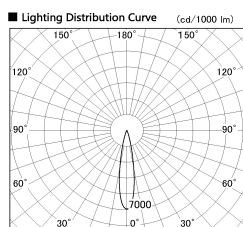

Item no. DD126-1415WW9035-LX

Series Name: Cledy versa L-G Antiglare
(DD126_AG-LX)

White Reflector

Direct Horizontal Illuminance DD126-1415WW9035-LX		
Illuminance Angle	Beam Angle	Vertical Illuminance (lx)
19°	20°	33420
		8350
		3710
		2090
		1340
		930
		680
		520

Installation	Recessed mount
Type	Cledy versa L-G Antiglare (DD126_AG-LX)
Fixture wattage	14W
Beam angle	19deg
Color Temp.	3500K
CRI	Ra>90
Luminous	1197 lm
Body	Die-castaluminumalloy
Body finish	N/A
Trim finish	White
Reflector finish	White
IP Rate	IP20
Light source	COB module
Input Voltage	AC220~240V
Dimming Type	Non-Dimmable
Certificate	CE,CCC
Cut Hole	100mm