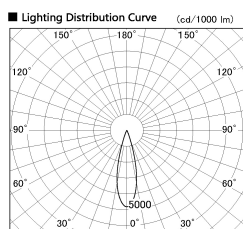

Item no. DD126-1425WW9035-LX

Series Name: Cledy versa L-G Antiglare
(DD126_AG-LX)

White Reflector

■ Direct Horizontal Illuminance DD126-1425WW9035-LX

Illuminance Angle	Beam Angle	Vertical Illuminance (lx)
25°	26°	25650
10000		6410
5000		2850
2000		1600
1000		1030
500		710
250		520
125		400

Installation	Recessed mount
Type	Cledy versa L-G Antiglare (DD126_AG-LX)
Fixture wattage	14W
Beam angle	26deg
Color Temp.	3500K
CRI	Ra>90
Luminous	1324 lm
Body	Die-castaluminumalloy
Body finish	N/A
Trim finish	White
Reflector finish	White
IP Rate	IP20
Light source	COB module
Input Voltage	AC220~240V
Dimming Type	Non-Dimmable
Certificate	CE,CCC
Cut Hole	100mm