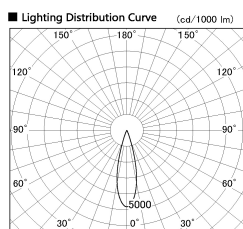

Item no. DD126-1425WW9035-LX

Series Name: Cledy versa L-G Antiglare  
(DD126\_AG-LX)

White Reflector

■ Direct Horizontal Illuminance DD126-1425WW9035-LX

φ	Illuminance Angle	Beam Angle	Vertical Illuminance (lx)
	25°	26°	25650
440	1		6410
			2850
880	2		1600
			1030
1330	3		710
			520
1770	m		400

Installation	Recessed mount
Type	Cledy versa L-G Antiglare (DD126_AG-LX)
Fixture wattage	14W
Beam angle	26deg
Color Temp.	3500K
CRI	Ra>90
Luminous	1324 lm
Body	Die-castaluminumalloy
Body finish	N/A
Trim finish	White
Reflector finish	White
IP Rate	IP20
Light source	COB module
Input Voltage	AC220~240V
Dimming Type	Non-Dimmable
Certificate	CE,CCC
Cut Hole	100mm